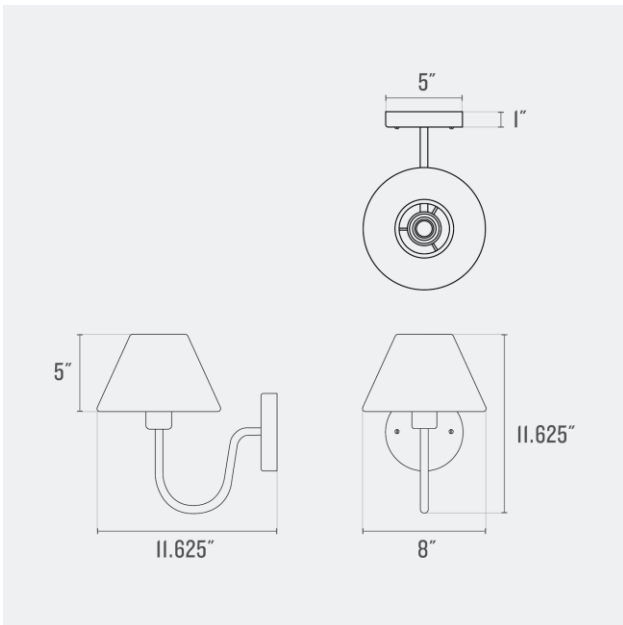

## Bay Sconce

**Application:** Wall Sconce

**Product Origin:** Processed and assembled in Portland, Oregon using ethically-sourced domestic and global components.

**UL Listed:** Yes

**Max Wattage:** 40 W

**Voltage:** 120/220 Volts

**Location Rating:** Damp

**Dimensions:**

Overall: 11.625" H x 8" W x 11.625" D

Shade: 5" H x 8" W x 8" D

Canopy: 5" H x 5" W x 1" D

One year guarantee