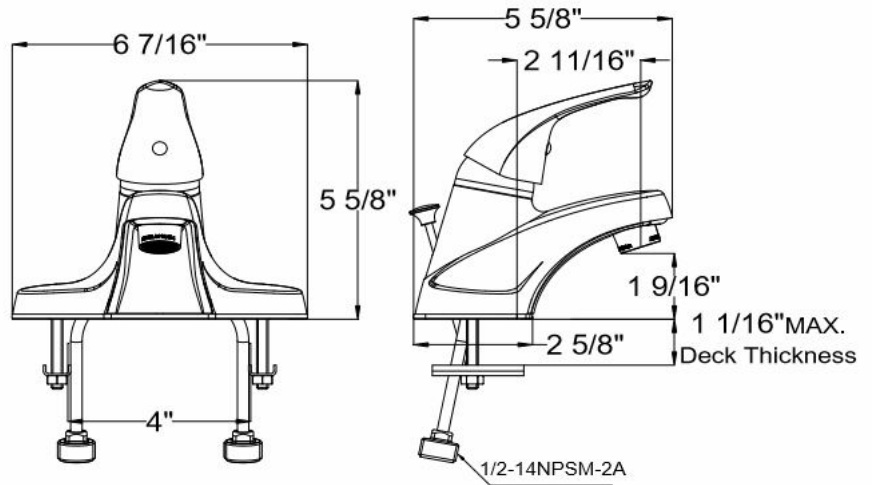

Middleton 4" Centerset Bath Faucet Polished Chrome

SPECIFICATIONS

MATERIAL:	Zinc	FLOW RATE:	1.2 GPM
HANDLE MATERIAL:	Zinc	LOW FLOW:	Yes
SPOUT MATERIAL:	N/A	HANDLES - CONFIGURATION:	Single Handle
CARTRIDGE MATERIAL:	Washerless	HANDLE REACH:	3.27"
WATERWAY MATERIAL:	Hybrid	SPRAYER INCLUDED:	No
DRAIN MATERIAL:	Brass	DIMENSIONS WITH DECK PLATE:	6.5" L x 5.8" W x 5.5" D
FAUCET TYPE:	Lav Centerset	WEIGHT WITH DECK PLATE:	2.76 lbs.
MOUNTING TYPE:	Deck Mount	DIMENSIONS W/O DECK PLATE:	6.5" L x 5.8" W x 5.5" D
MOUNTING HOLES:	3	WEIGHT W/O DECK PLATE:	2.76 lbs.
MAX DECK THICKNESS:	1.3"	PVD FINISH:	No
DECK PLATE - INCLUDED:	N/A		
SPOUT REACH:	3.68"		
SPOUT HEIGHT:	1.6"		