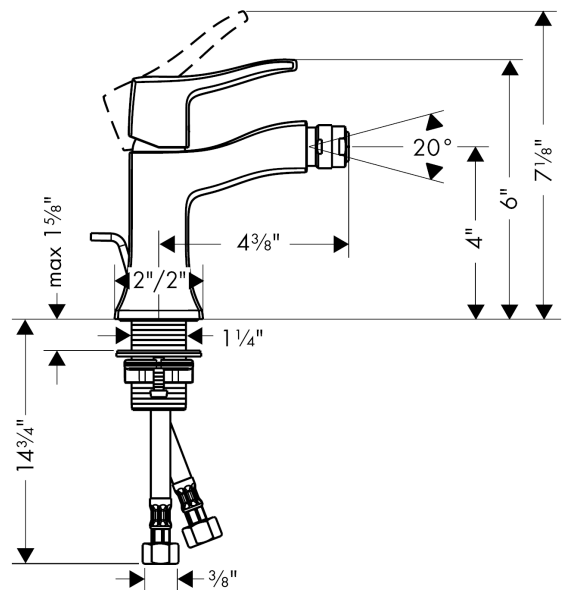

Metris C
Single-Hole Bidet Faucet

Finishes : **rubbed bronze** Part no. : **31275921**

Description

Features

- Pivoting aerator
- Ceramic cartridge
- Includes pop-up drain

Item details

List Price \$ 479.00

Compliance

Product image

Scale drawing

Metris C
Single-Hole Bidet Faucet
 Finishes : **rubbed bronze**

Part no. : **31275921**

Exploded drawing

Year of production: >**04/09**

Metris C**Single-Hole Bidet Faucet**Finishes : **rubbed bronze**Part no. : **31275921****Spare parts list**

Year of production: >04/09

Pos.	Description	Part no.	Price	PU
1	handle	31291920	-	1
2	screw cover	96338000	-	1
3	flange	98863920	-	1
4	nut	98864000	-	1
5	cartridge, assy	97685000	-	1
6	locking screw for handle	95140000	-	1
7	seal	98865000	-	1
8	adapter for cartridge	98866000	-	1
9	aerator M24x1 (7 l/min)	13912920	-	1
10	fixing set (Ø 32)	13961000	-	1
11	pull rod	96657920	-	1
12	connection hose 18½" M8x0,75 3/8"	96321001	-	1
a	fixation extension 35 mm	13898000	-	1