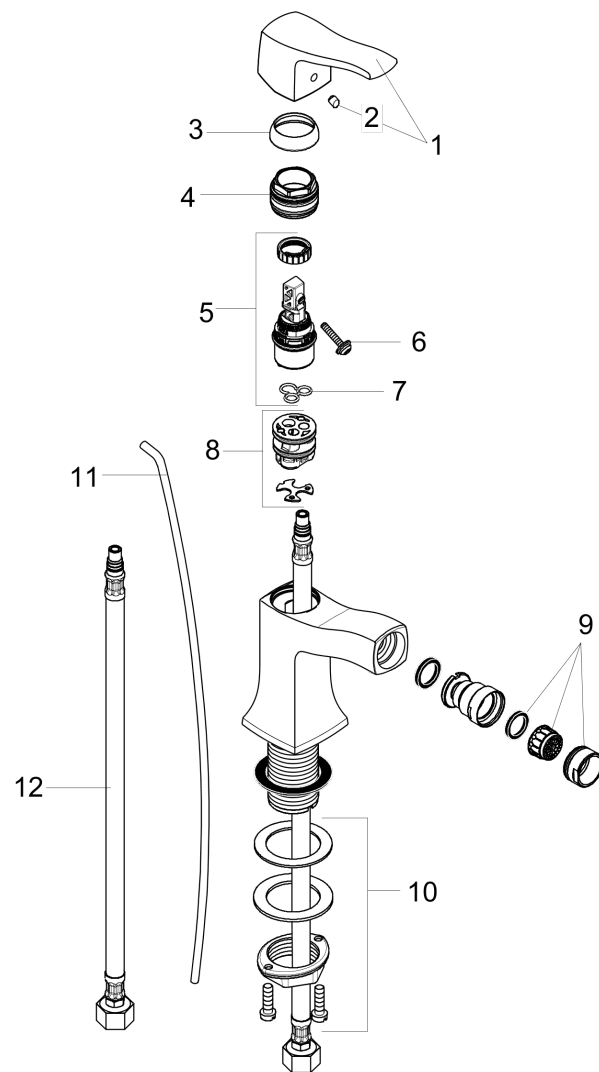

Metris C
Single-Hole Bidet Faucet

Finishes : **rubbed bronze** Part no. : **31275921**

Description

Features

- Pivoting aerator
- Ceramic cartridge
- Includes pop-up drain

Item details

List Price \$ 479.00

Compliance

Product image

Scale drawing

Metris C
Single-Hole Bidet Faucet
 Finishes : **rubbed bronze**

Part no. : **31275921**

Exploded drawing

Year of production: >**04/09**

Metris C**Single-Hole Bidet Faucet**Finishes : **rubbed bronze**Part no. : **31275921****Spare parts list**

Year of production: >04/09

Pos.	Description	Part no.	Price	PU
1	handle	31291920	-	1
2	screw cover	96338000	-	1
3	flange	98863920	-	1
4	nut	98864000	-	1
5	cartridge, assy	97685000	-	1
6	locking screw for handle	95140000	-	1
7	seal	98865000	-	1
8	adapter for cartridge	98866000	-	1
9	aerator M24x1 (7 l/min)	13912920	-	1
10	fixing set (Ø 32)	13961000	-	1
11	pull rod	96657920	-	1
12	connection hose 18½" M8x0,75 3/8"	96321001	-	1
a	fixation extension 35 mm	13898000	-	1