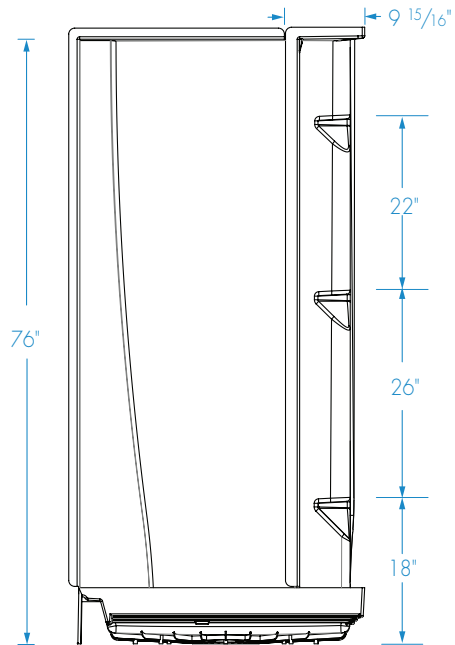

VP3636CS

Shelf Space
Top: 4" x 3 3/4"
Mid: 4" x 4 1/2"
Bottom: 4" x 6 1/2"