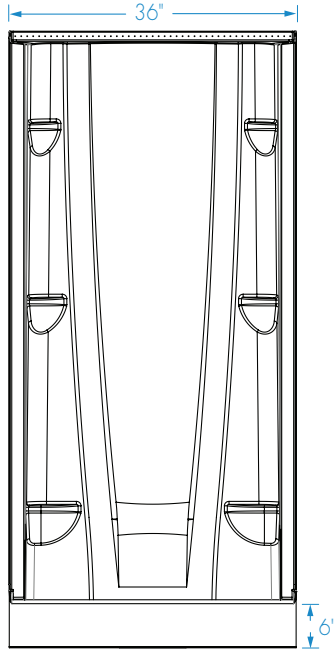

VP3636CS

Shelf Space
Top: 4" x 3 3/4"
Mid: 4" x 4 1/2"
Bottom: 4" x 6 1/2"