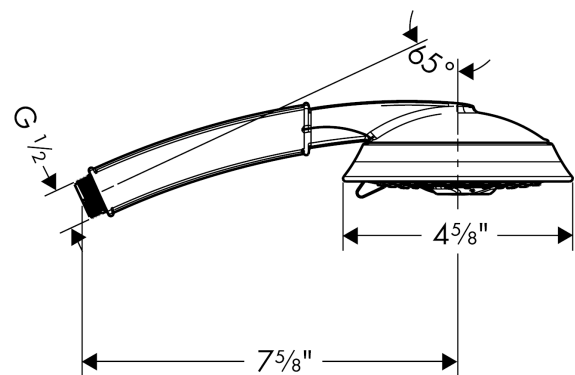

**Raindance Classic**  
**Handshower 100 3-Jet, 2.0 GPM**  
 Finishes : **chrome** Part no. : **04345000**

**Description**

**Features**

- 65 no-clog spray channels
- Spray modes: RainAir, BalanceAir, Whirl
- Flow: 2.0 GPM (7.6 L/Min)
- Fully-finished matching spray face

**Item details**

List Price \$ 211.00

**Technology**

**Compliance**

**Product image**

**Scale drawing**

**Raindance Classic**  
**Handshower 100 3-Jet, 2.0 GPM**  
Finishes : **chrome**    Part no. : **04345000**

Exploded drawing

Year of production: >06/10

**Raindance Classic**  
**Handshower 100 3-Jet, 2.0 GPM**  
 Finishes : **chrome**    Part no. : **04345000**

**Spare parts list**

Year of production: >06/10

Pos.	Description	Part no.	Price	PU
1	filter packing	94246000	-	1