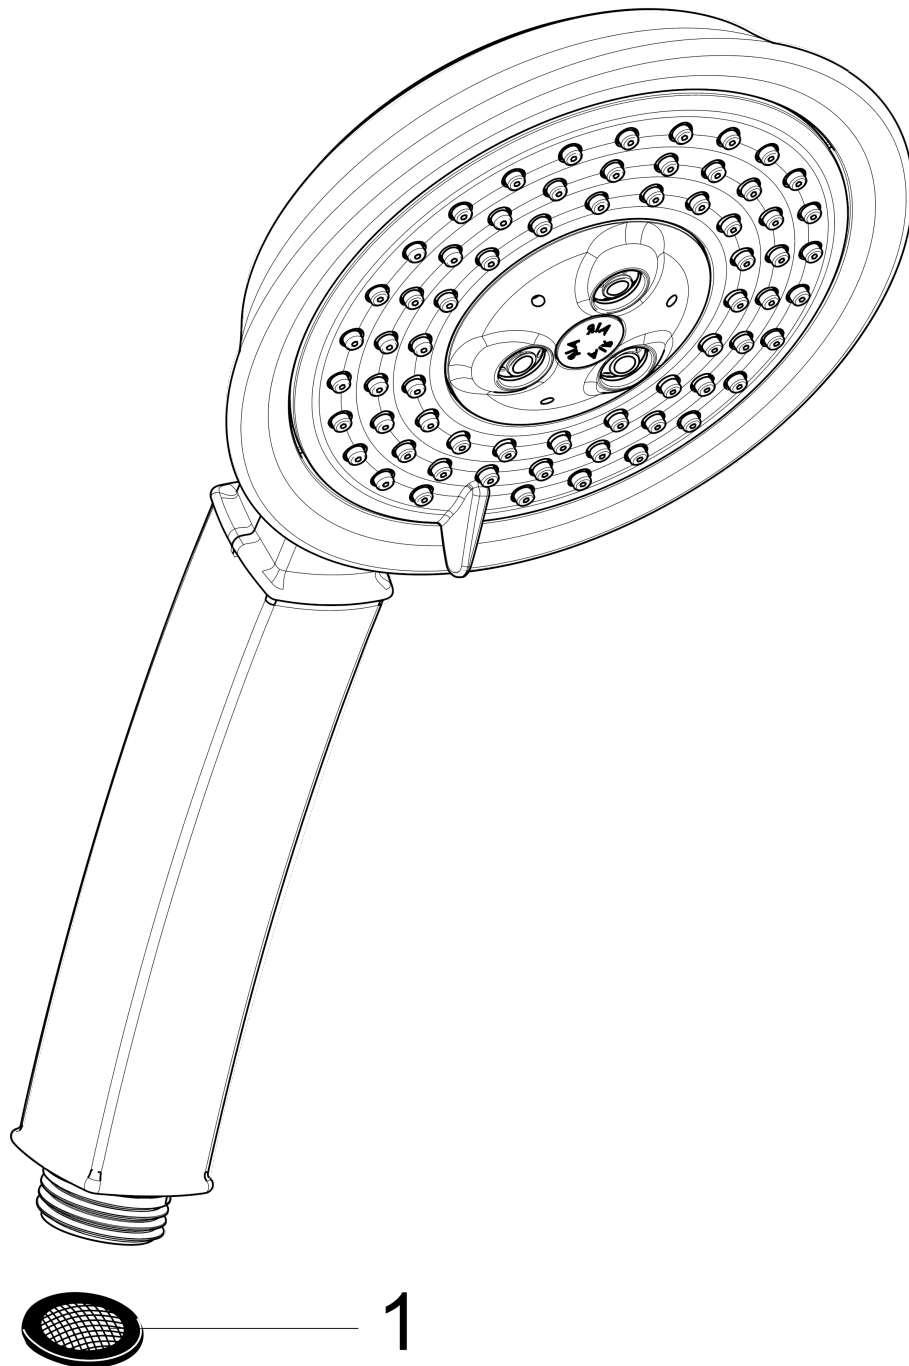

**Raindance Classic**  
**Handshower 100 3-Jet, 2.0 GPM**  
 Finishes : **chrome** Part no. : **04345000**

**Description**

**Features**

- 65 no-clog spray channels
- Spray modes: RainAir, BalanceAir, Whirl
- Flow: 2.0 GPM (7.6 L/Min)
- Fully-finished matching spray face

**Item details**

List Price \$ 211.00

**Technology**

**Compliance**

**Product image**

**Scale drawing**

**Raindance Classic**  
**Handshower 100 3-Jet, 2.0 GPM**  
Finishes : **chrome**    Part no. : **04345000**

Exploded drawing

Year of production: >06/10

**Raindance Classic**  
**Handshower 100 3-Jet, 2.0 GPM**  
 Finishes : **chrome**    Part no. : **04345000**

**Spare parts list**

Year of production: >06/10

Pos.	Description	Part no.	Price	PU
1	filter packing	94246000	-	1