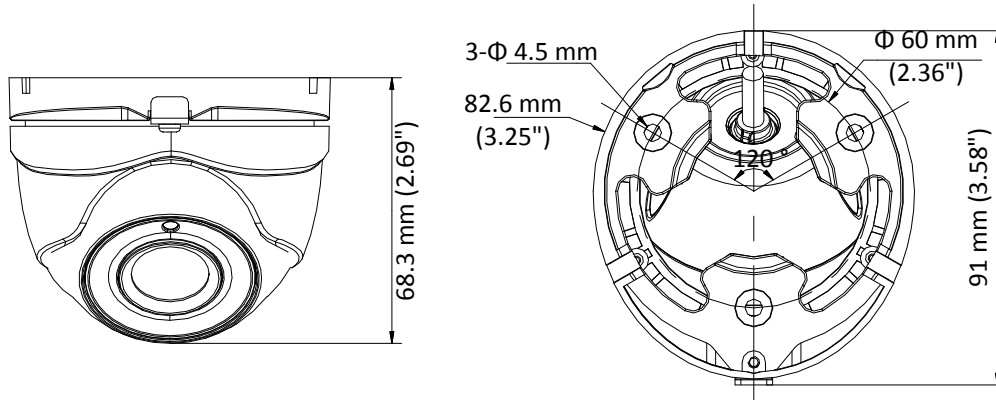

Order Models

DS-2CE56D8T-ITM

Dimension

Accessory

Distributed by