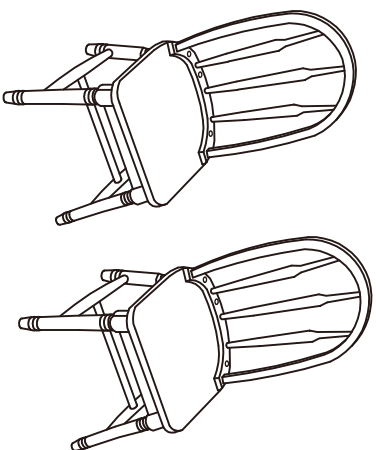

Fantasy Fields
by TEAMSON™

Item No: W-3809G

Fantasy Fields - Cracked Rose Set of 2 Chairs

WARNING

Small parts and sharp points may be present prior to assembly.

CARE INSTRUCTIONS

To clean your product, use mild soap and water on a damp cloth. Do not use window cleaners or cleaning abrasives as they will scratch the surface and could damage the protective coating.

Made in China

HARDWARE

- ①  8 PCS
- ②  4 PCS
- ③  8 PCS
- ④  6 PCS
- ⑤  8 PCS
- ⑥  1 PC

PRODUCT PARTS

A	B	C	D	E	F	G
						
2PCS	2PCS	2PCS	2PCS	2PCS	2PCS	2PCS

STEP1

- ①  4PCS
- ②  2PCS

0.98"

STEP2

- ④  3SETS

STEP3

- ③  4PCS

STEP4

- ⑤  4PCS
- ⑥  1PC