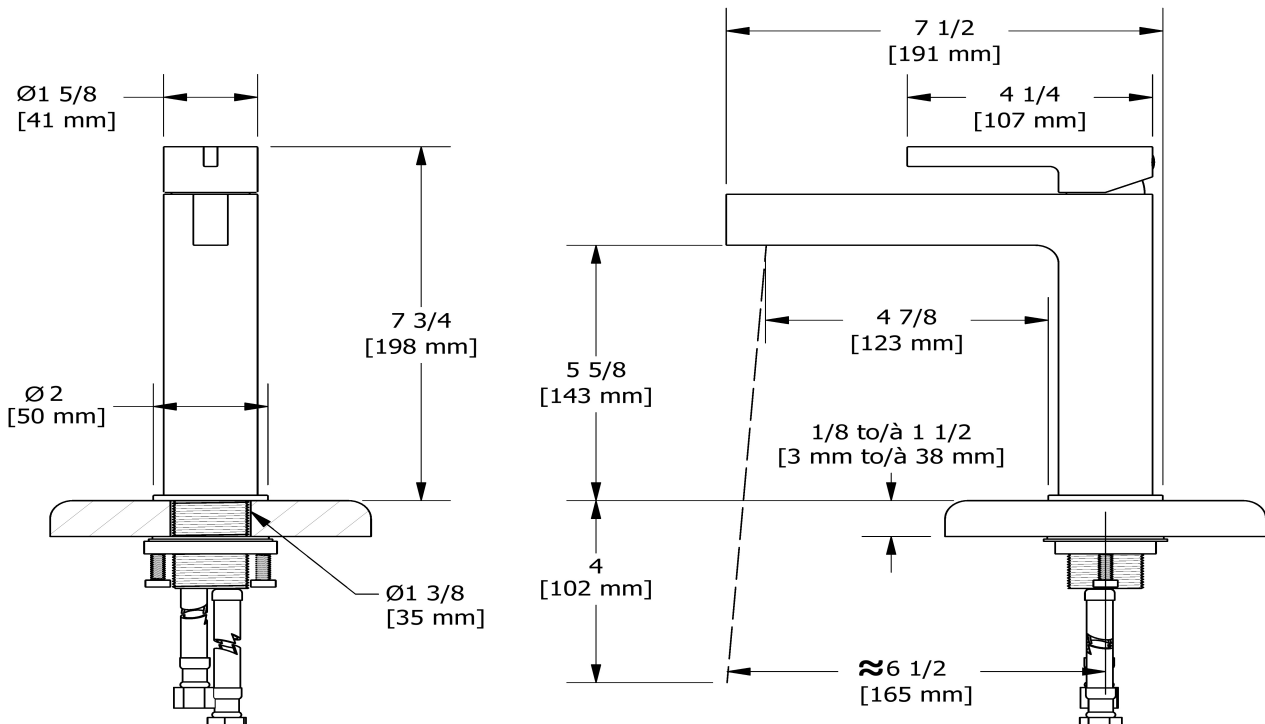

Sizes, models and finishes may differ from those presented.

Warranty

This **Riobel Inc.** product you have purchased carries a Limited Lifetime Warranty on the chrome, PVD finish, blacks and all working parts and is guaranteed from the initial purchase date against all manufacturing defects. All other finishes, including plastic components, are guaranteed for one year. All electric and/or electronic parts are covered by a 5-year limited warranty.

Customer Service

Ontario, West Canada : 888-287-5354 Quebec, Maritimes, United States : 866-473-8442