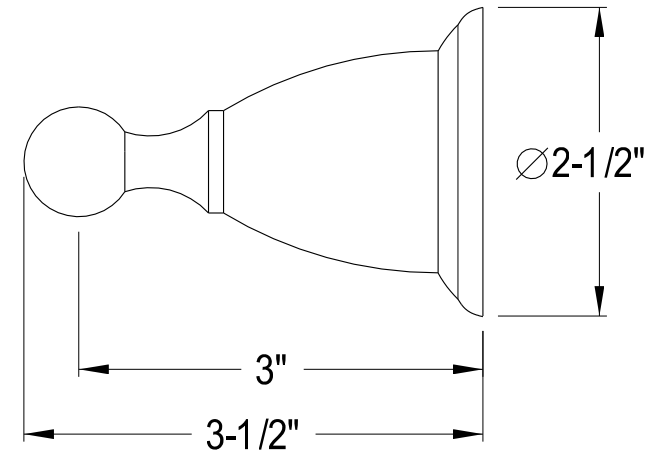

# BA1752C, PB, AB, ORB, PN, SN, BK

18" Towel Bar

# BA1758C, PB, AB, ORB, PN, SN, BK

Toilet Paper Holder