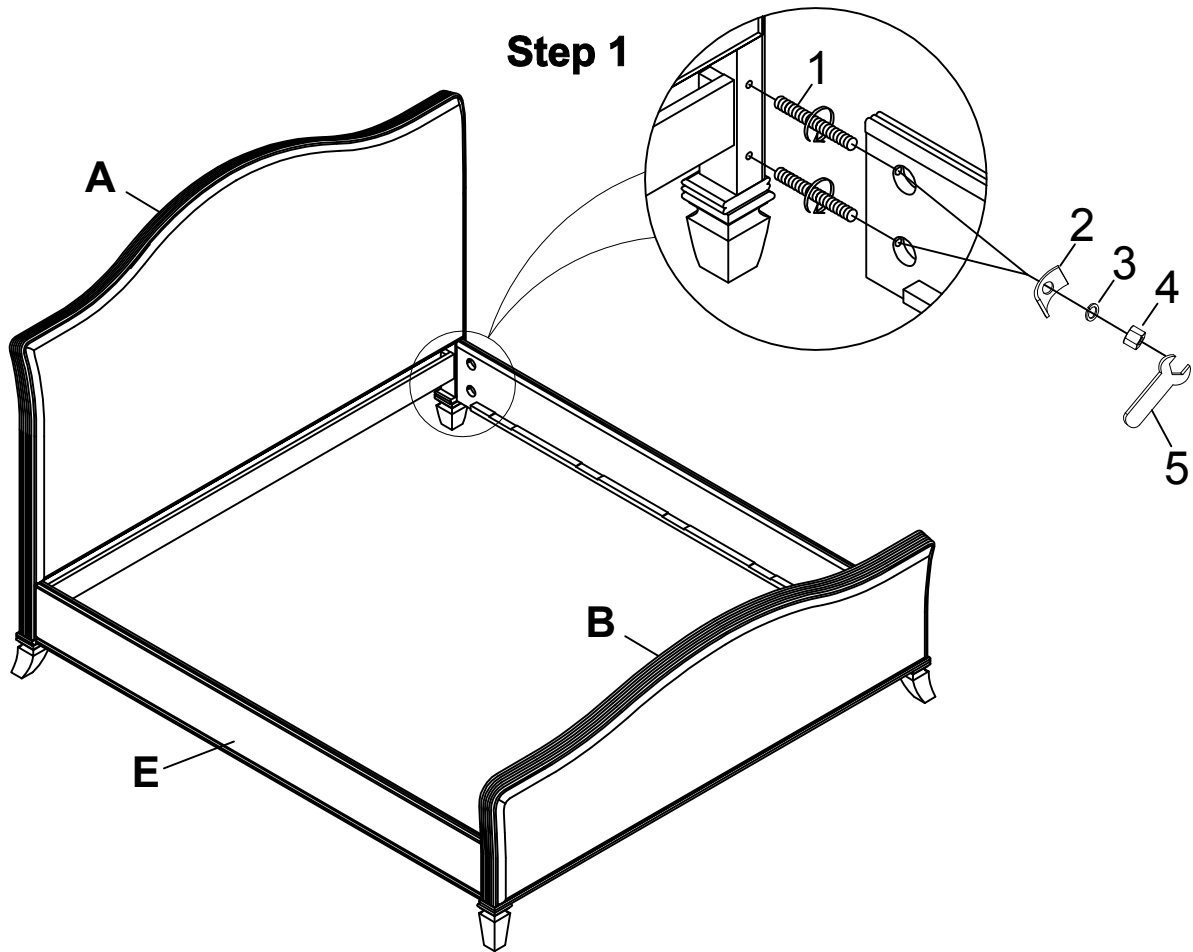

A.R.T. FURNITURE® ASSEMBLY INSTRUCTIONS

273146 - 2940

273145 - 2940

Palisade - 6/6 Sleigh Bed

Palisade - 5/0 Sleigh Bed

Thank you for purchasing this quality product from A.R.T. Furniture. Be sure to check all packing material for parts which may have come loose inside the carton during shipment. Identify and count all parts and compare with the parts list below.

Note: Some furniture is heavy, it is recommended that two people assembly this item to avoid injury or damage.

No.	Hardware List	Qt.
1	$\frac{5}{16}$ " X 3 $\frac{3}{8}$ " Threaded Rod	8
2	$\frac{5}{16}$ " Half moon washer	8
3	$\frac{5}{16}$ " Lock Washer	8
4	$\frac{5}{16}$ " Nut	8
5	12mm Wrench	1
6	#8 X 28mm Wood Screw	10
7	5mm Allen	1

No.	PARTS LIST	Qt.
A	Headboard	1
B	Footboard	1
C	Slats	5
D	Support legs	5
E	Side Rails	2