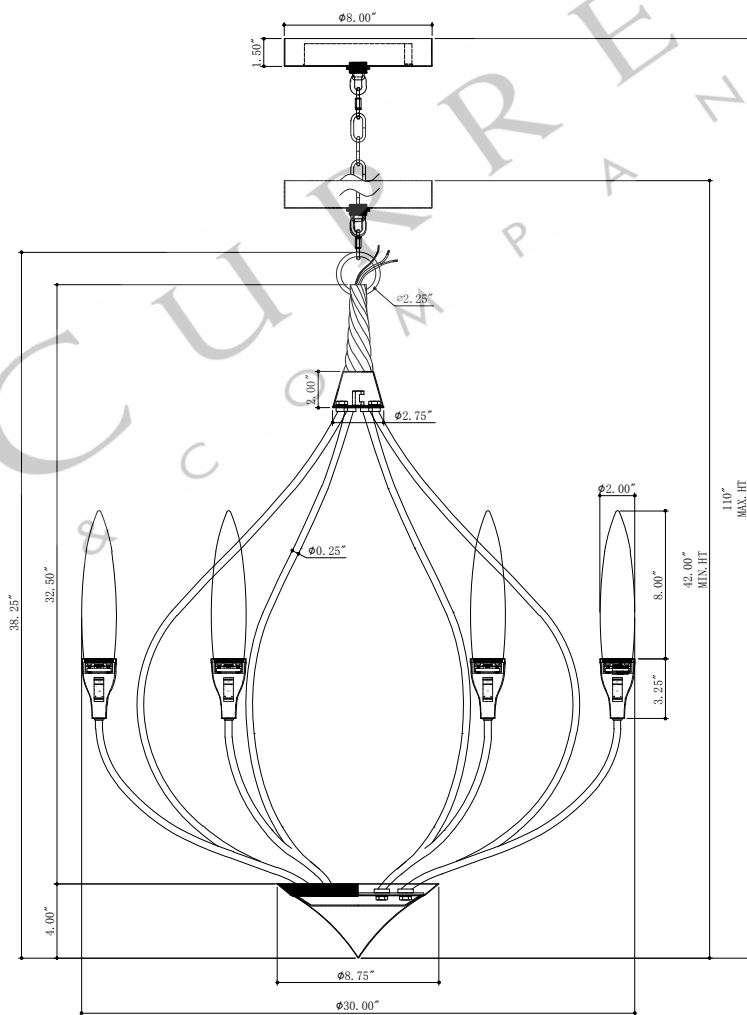

30" DIA. BODY
 2.00" DIA * 8" H GLASS SHADE
 1.5" H * 8.0" DIA. CANOPY
 1.00" H X 4.25" W CROSS BAR

TOP VIEW

CANOPY DETAIL

FRONT VIEW

9000-0829

ALL WORK © 2021 CURREY & COMPANY