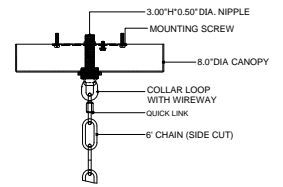

30" DIA. BODY
 2.00" DIA * 8" H GLASS SHADE
 1.5" H * 8.0" DIA. CANOPY
 1.00" H X 4.25" W CROSS BAR

TOP VIEW

CANOPY DETAIL

FRONT VIEW

9000-0829

ALL WORK © 2021 CURREY & COMPANY