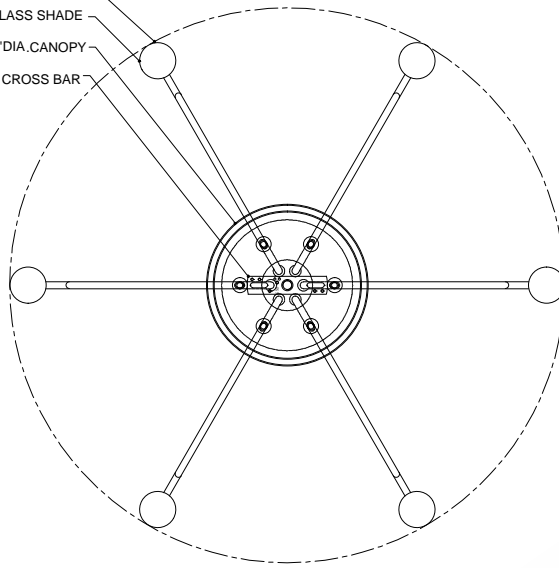

30" DIA. BODY
 2.00" DIA * 8" H GLASS SHADE
 1.5" H * 8.0" DIA. CANOPY
 1.00" H X 4.25" W CROSS BAR

TOP VIEW

CANOPY DETAIL

FRONT VIEW

9000-0829

ALL WORK © 2021 CURREY & COMPANY