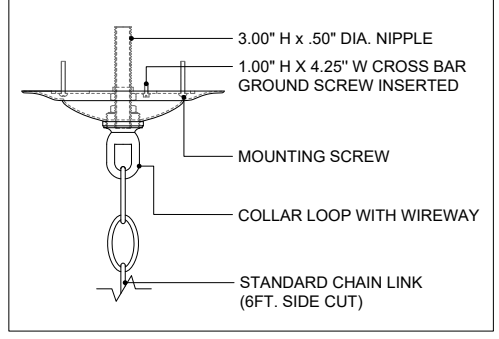

27.00" DIA. BODY
 6.00" DIA. CANOPY
 1.00" H X 4.25" W
 CROSS BAR

TOP VIEW

CANOPY DETAIL

FRONT VIEW

CURREY & COMPANY