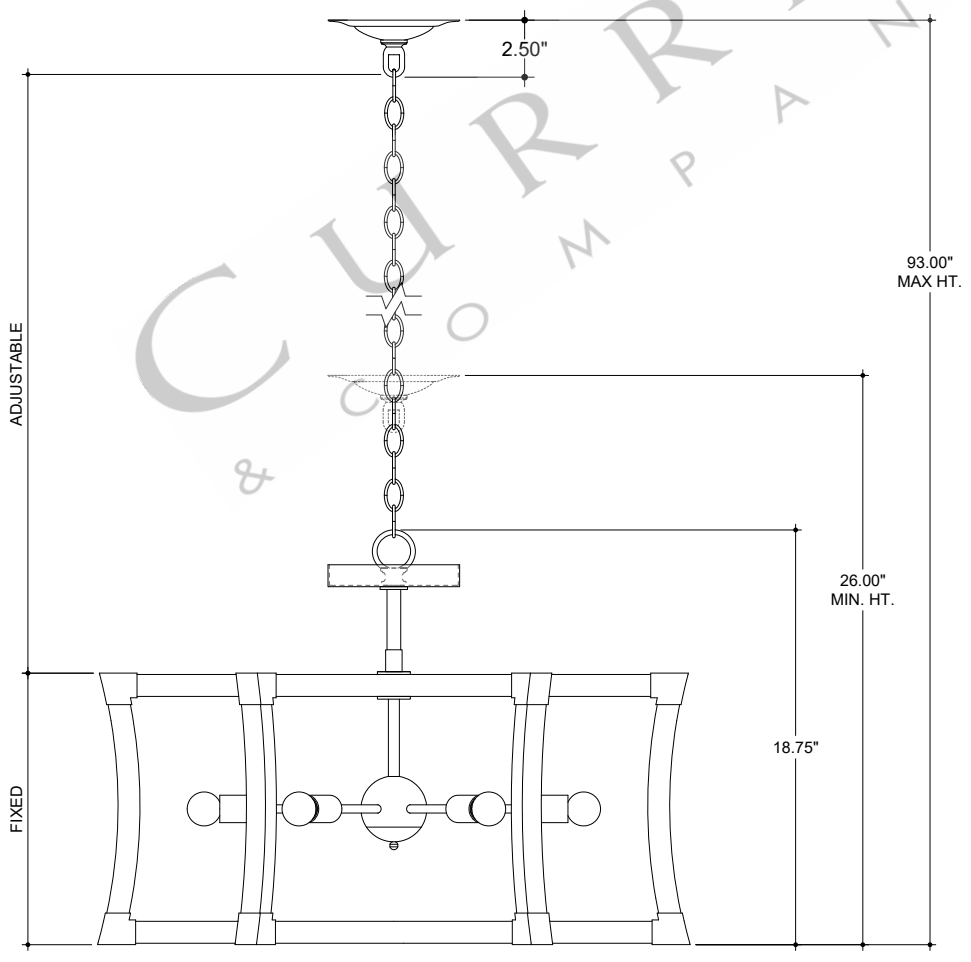

27.00" DIA. BODY
 6.00" DIA. CANOPY
 1.00" H X 4.25" W
 CROSS BAR

TOP VIEW

CANOPY DETAIL

FRONT VIEW

CURREY & COMPANY