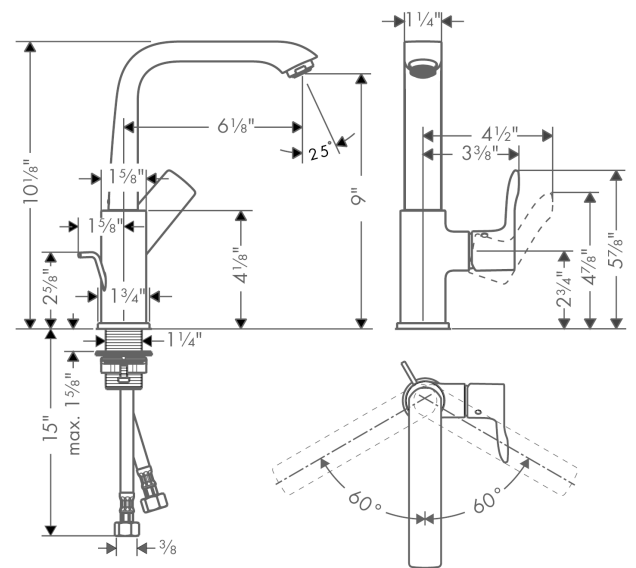

**Metris**

**Single-Hole Faucet 230 with Swivel Spout and Pop-Up Drain, 1.2 GPM**

Finishes : **brushed nickel** Part no. : **31087821**

**Description**

**Features**

- Swivel range 120°
- Aerated spray
- Flow: 1.2 GPM (4.5 L/Min)
- Ceramic cartridge
- Includes pop-up drain

**Item details**

List Price \$ 593.00

**Technology**

**Compliance**

**Product image**

**Scale drawing**

**Metris**

**Single-Hole Faucet 230 with Swivel Spout and Pop-Up Drain, 1.2 GPM**

Finishes : **brushed nickel** Part no. : **31087821**

**Exploded drawing**

Year of production: >07/16

**Metris**

**Single-Hole Faucet 230 with Swivel Spout and Pop-Up Drain, 1.2 GPM**

Finishes : **brushed nickel** Part no. : **31087821**

**Spare parts list**

Year of production: >07/16

Pos.	Description	Part no.	Price	PU
1	handle	95761820	-	1
2	flange	95493820	-	1
3	nut	95178000	-	1
4	cartridge, assy	95973001	-	1
5	locking screw for handle	95140000	-	1
6	seal	98865000	-	1
7	aerator M24x1 (4,5 l/min)	92877820	-	1
8	sealing set	92646000	-	1
9	axialring	97558000	-	1
10	screw	97662000	-	1
11	O-Ring 14x2,5	98189000	-	1
12	fixing set (Ø 32)	13961000	-	1
13	connection hose 18½" M8x0,75 3/8"	96321001	-	1
14	pull rod	96657820	-	1
a	pop up waste	88509820	-	1