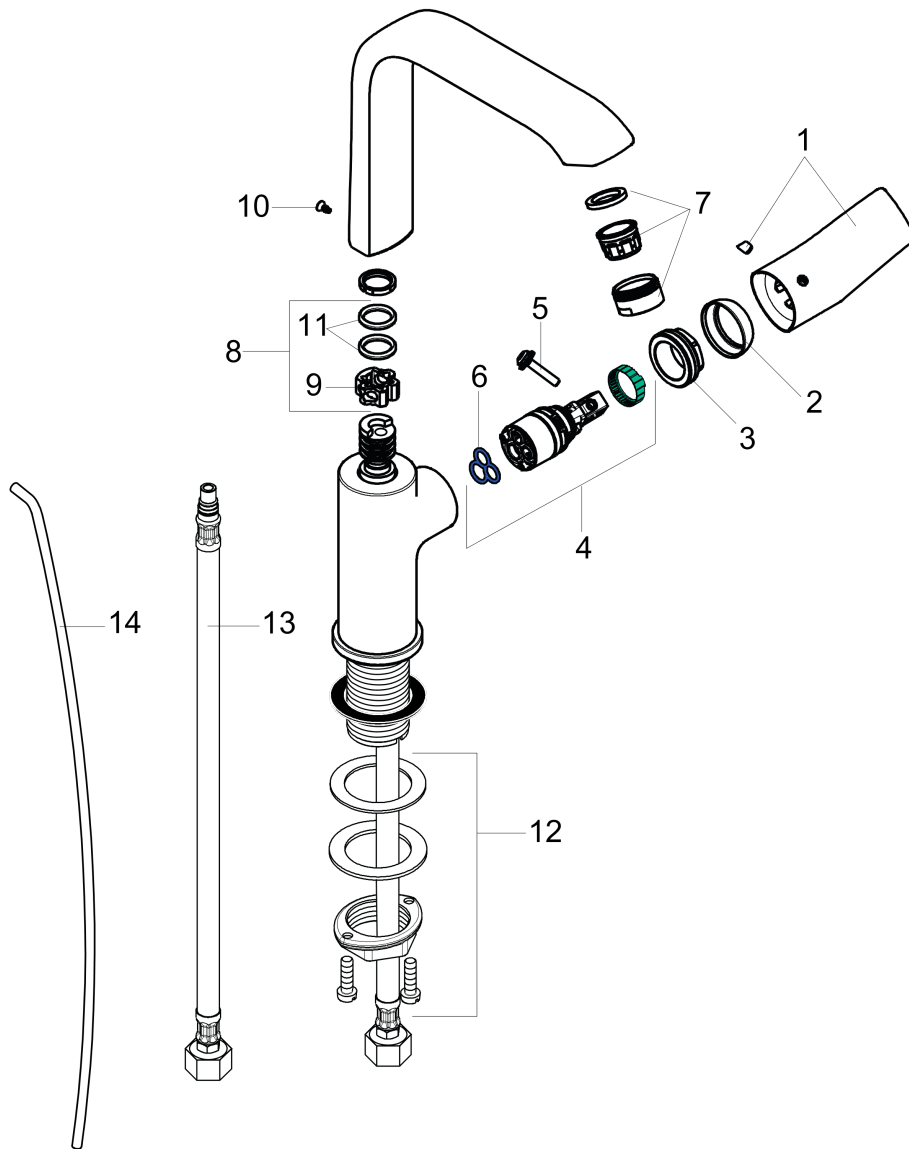

**Metris**

**Single-Hole Faucet 230 with Swivel Spout and Pop-Up Drain, 1.2 GPM**

Finishes : **brushed nickel** Part no. : **31087821**

**Description**

**Features**

- Swivel range 120°
- Aerated spray
- Flow: 1.2 GPM (4.5 L/Min)
- Ceramic cartridge
- Includes pop-up drain

**Item details**

List Price \$ 593.00

**Technology**

**Compliance**

**Product image**

**Scale drawing**

**Metris**

**Single-Hole Faucet 230 with Swivel Spout and Pop-Up Drain, 1.2 GPM**

Finishes : **brushed nickel** Part no. : **31087821**

**Exploded drawing**

Year of production: >07/16

**Metris**

**Single-Hole Faucet 230 with Swivel Spout and Pop-Up Drain, 1.2 GPM**

Finishes : **brushed nickel** Part no. : **31087821**

**Spare parts list**

Year of production: >07/16

Pos.	Description	Part no.	Price	PU
1	handle	95761820	-	1
2	flange	95493820	-	1
3	nut	95178000	-	1
4	cartridge, assy	95973001	-	1
5	locking screw for handle	95140000	-	1
6	seal	98865000	-	1
7	aerator M24x1 (4,5 l/min)	92877820	-	1
8	sealing set	92646000	-	1
9	axialring	97558000	-	1
10	screw	97662000	-	1
11	O-Ring 14x2,5	98189000	-	1
12	fixing set (Ø 32)	13961000	-	1
13	connection hose 18½" M8x0,75 3/8"	96321001	-	1
14	pull rod	96657820	-	1
a	pop up waste	88509820	-	1