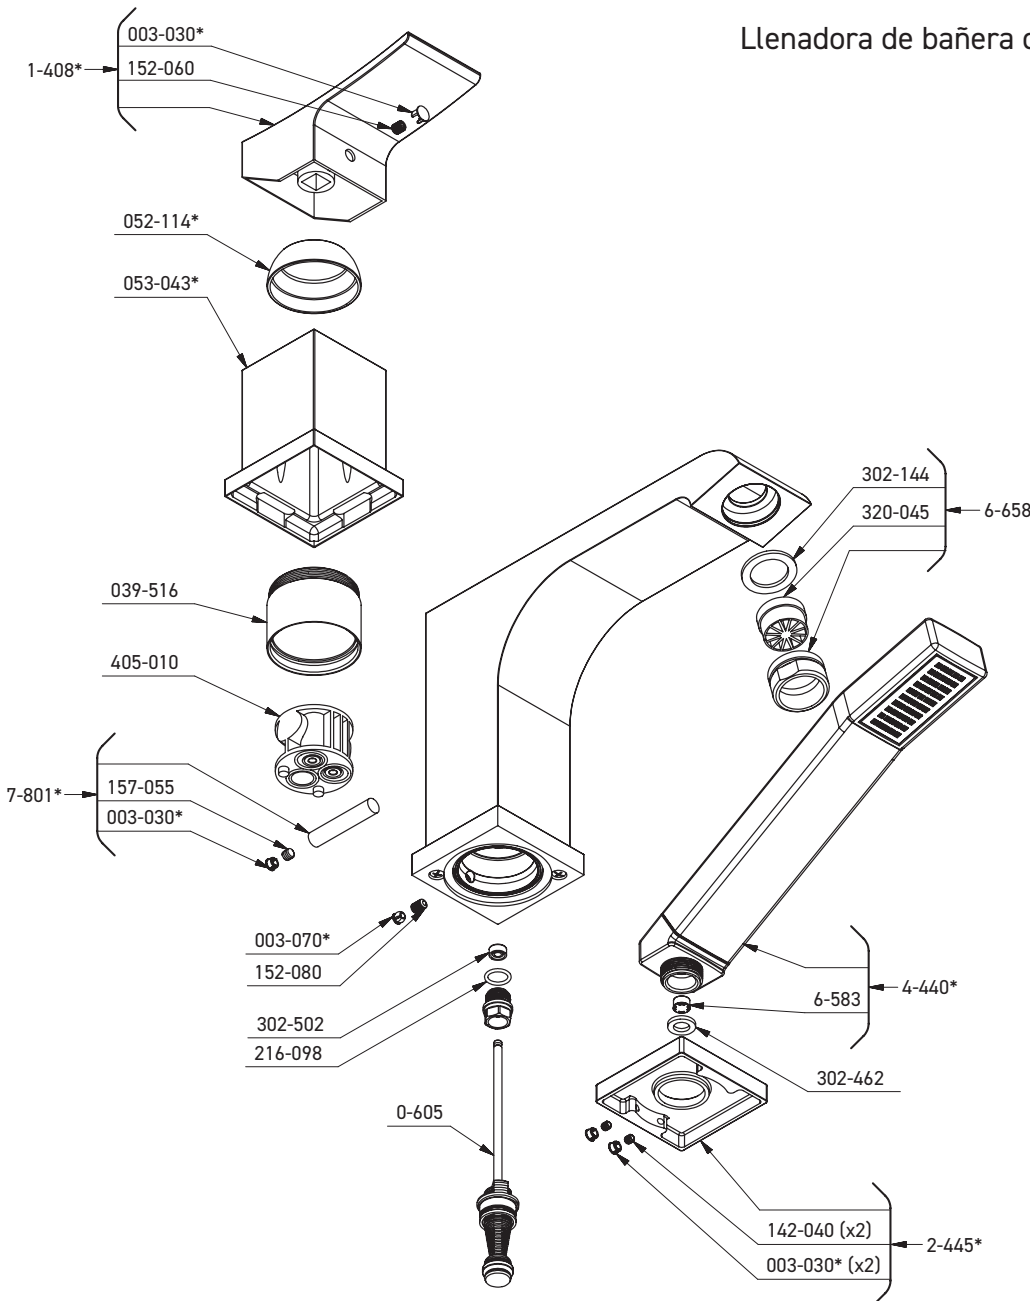

PEDIR POR NÚMERO DE REFERENCIA

PIEZAS ILUSTRADAS

ZENDO TZ016

Llenadora de bañera de 3 piezas para montaje en cubierta con moldura para ducha de mano

*Acabado determinado por Suffix

Acabado	Descripción
C	Cromado brillante
BN	Níquel cepillado
PN	Níquel pulido
BK	Negro

HERRAMIENTA:

504-020 (2mm)

500-002

505-025 (2.5 mm)

Para obtener información adicional o sobre la garantía, comuníquese con:

U.S.A.
houseofrohl.ca/support
1-800-777-9762

QUEBEC / MARITIMOS / CANADA OCCIDENTAL
houseofrohl.ca/support
1-866-473-8442

ONTARIO
houseofrohl.ca/support
1-800-287-5354