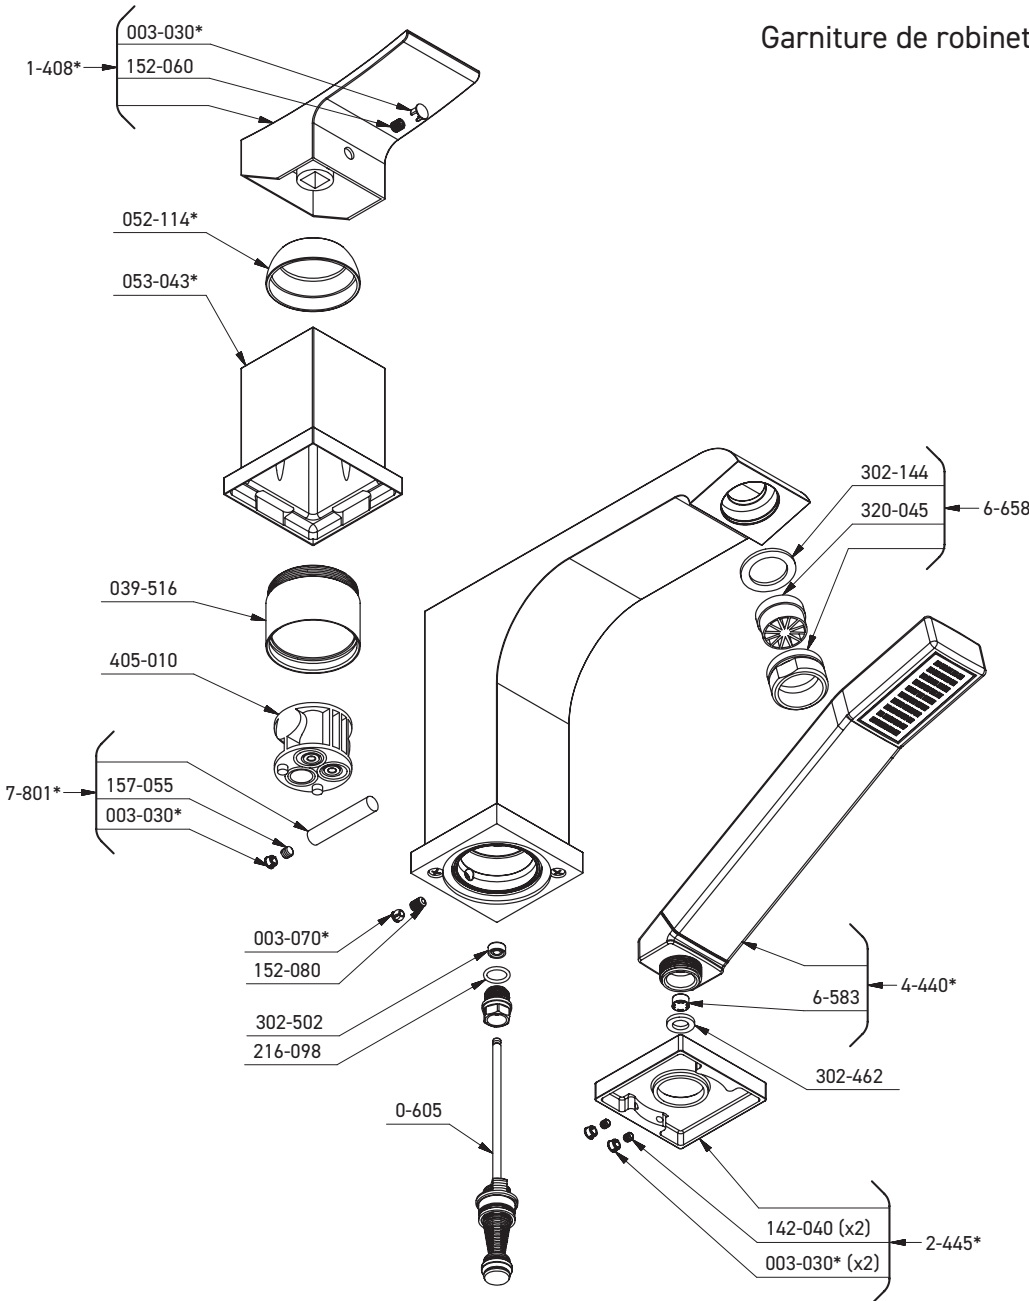

ORDER BY PART NUMBER

ILLUSTRATED PARTS

ZENDO TZ016

3-piece deck-mount tub filler with hand shower

***Finish Determined by Suffix**

Finish	Description
C	Chrome
BN	Brushed Nickel
PN	Polished Nickel
BK	Black

TOOL:

ONTARIO
houseofrohl.ca/support
1-800-287-5354

ORDER BY PART NUMBER

0990 or/ou/o 0990-EX or/ou/o 0990-SPEX

ILLUSTRATED PARTS

RHTB

3-piece deck-mount tub filler rough

For warranty or additional information, contact:

ILLUSTRATIONS DES PIÈCES

ZENDO TZ016

Garniture de robinet de bain 3 morceaux avec douchette

*Fini déterminé en fonction du suffixe

Finition	Description
C	Chrome
BN	Nickel Brossé
PN	Nickel poli
BK	Noir

OUTIL: