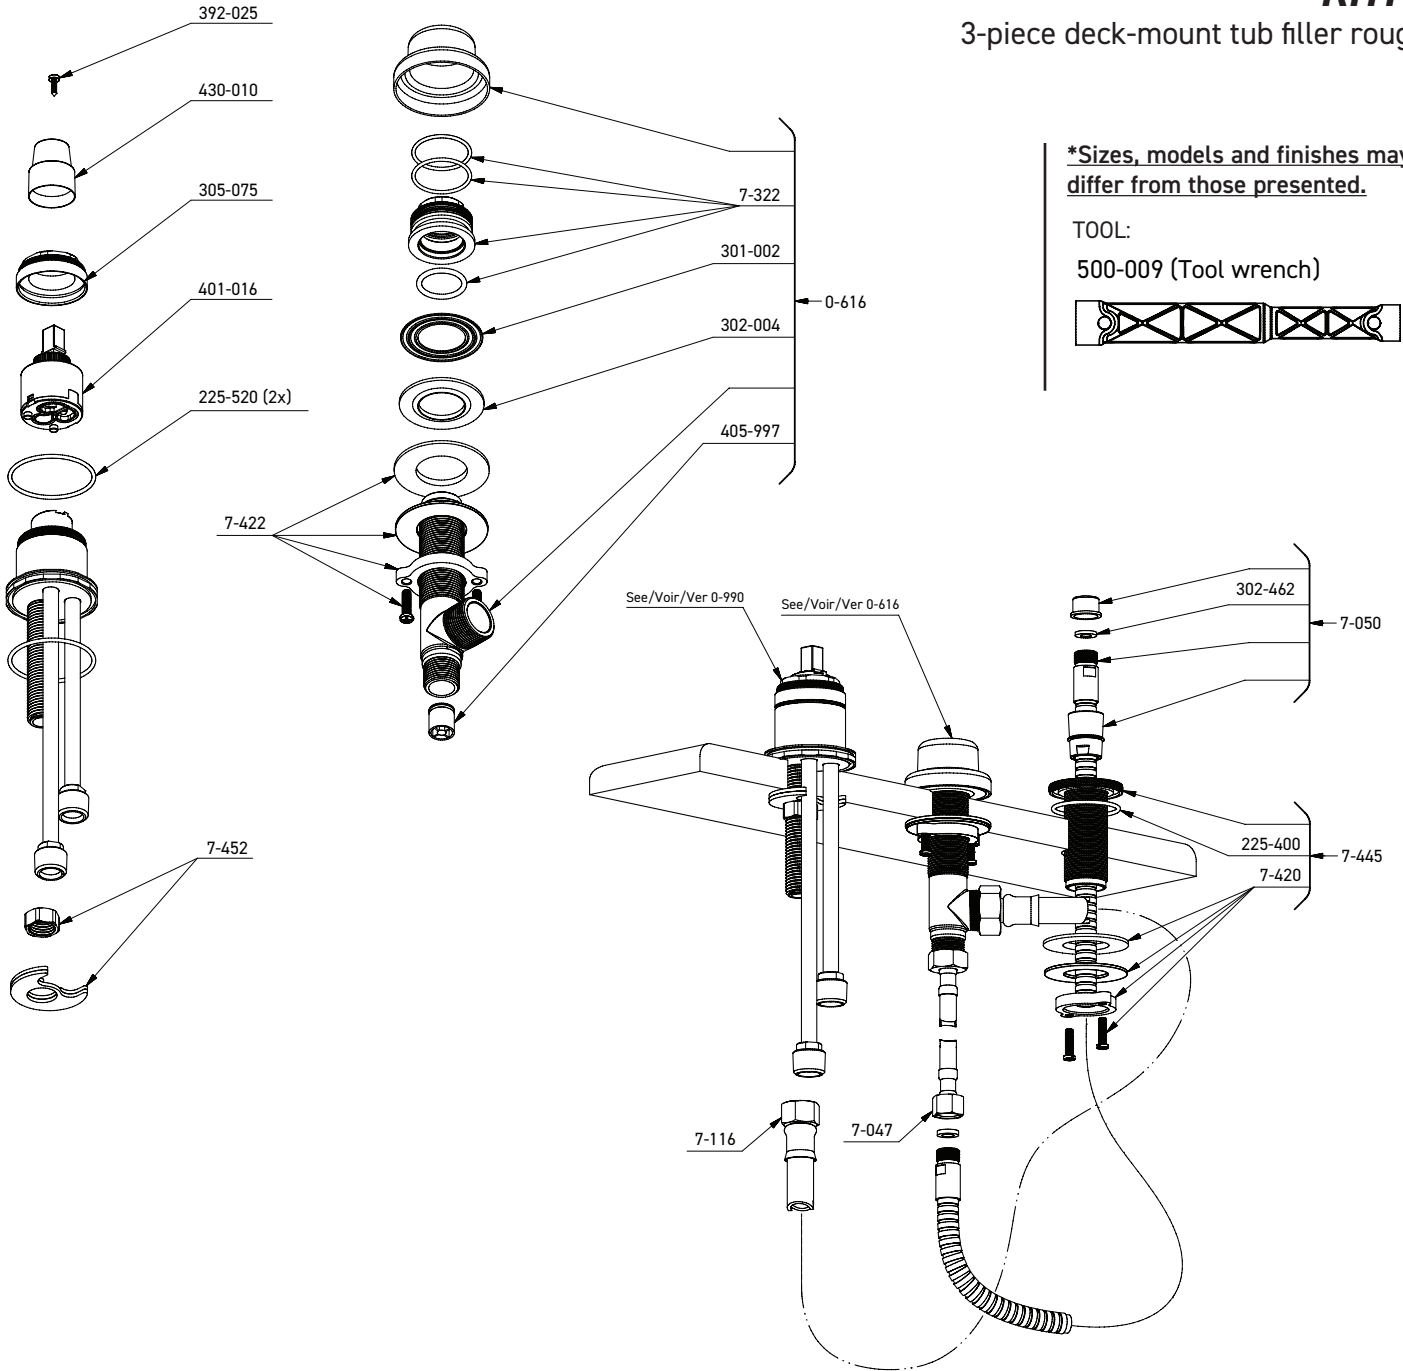

ORDER BY PART NUMBER

ILLUSTRATED PARTS

ZENDO TZ016

3-piece deck-mount tub filler with hand shower

***Finish Determined by Suffix**

Finish	Description
C	Chrome
BN	Brushed Nickel
PN	Polished Nickel
BK	Black

TOOL:

ONTARIO
houseofrohl.ca/support
1-800-287-5354

ORDER BY PART NUMBER

0990 or/ou/o 0990-EX or/ou/o 0990-SPEX

ILLUSTRATED PARTS

RHTB

3-piece deck-mount tub filler rough

For warranty or additional information, contact:

ILLUSTRATIONS DES PIÈCES

ZENDO TZ016

Garniture de robinet de bain 3 morceaux avec douchette

*Fini déterminé en fonction du suffixe

Finition	Description
C	Chrome
BN	Nickel Brossé
PN	Nickel poli
BK	Noir

OUTIL: