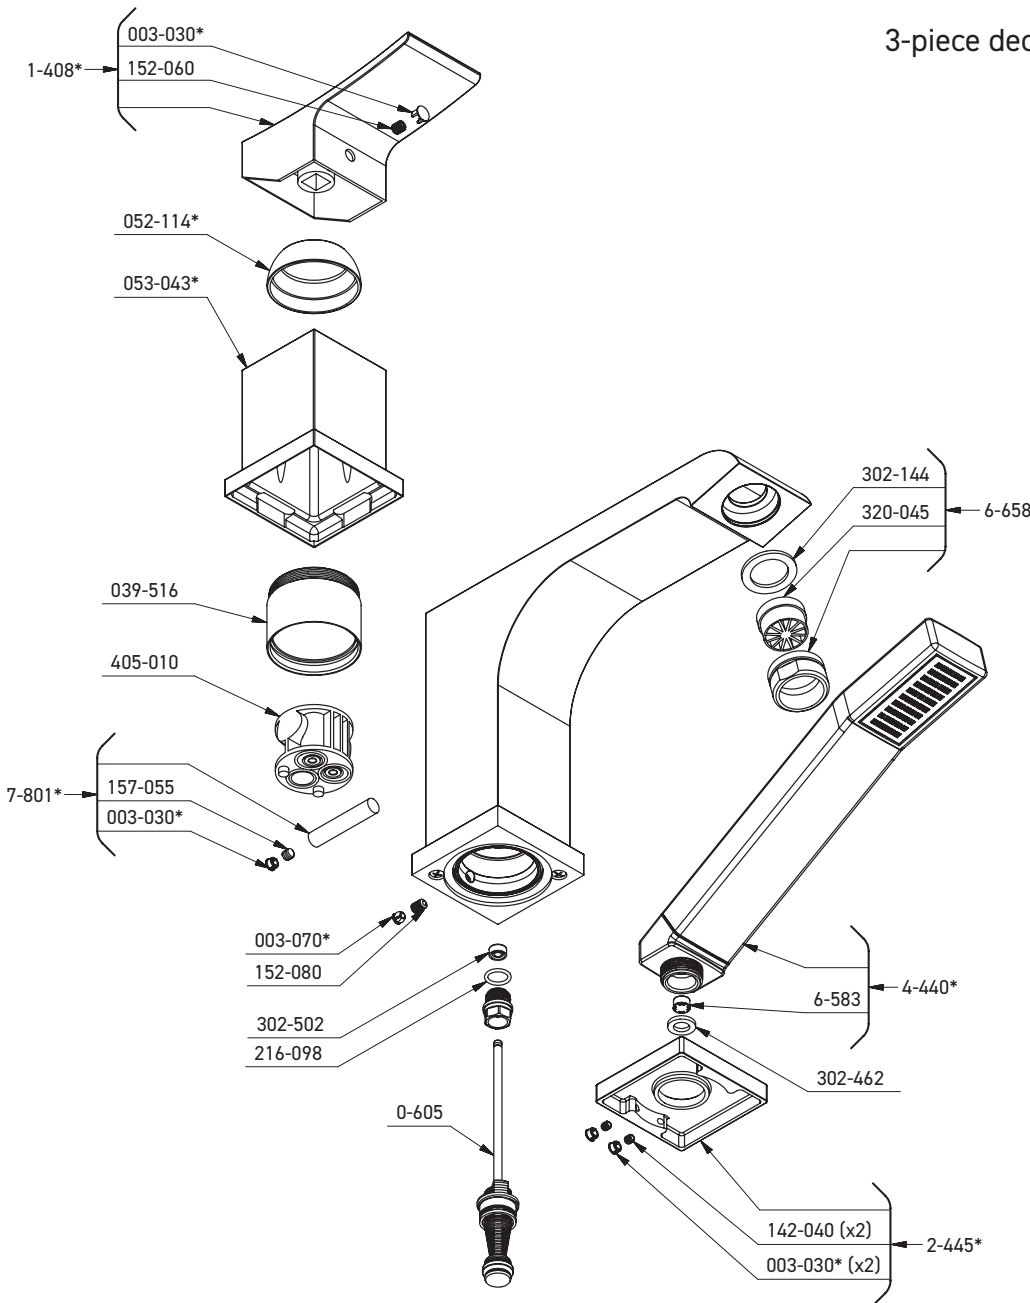

ORDER BY PART NUMBER

ILLUSTRATED PARTS

ZENDO TZ016

3-piece deck-mount tub filler with hand shower

***Finish Determined by Suffix**

Finish	Description
C	Chrome
BN	Brushed Nickel
PN	Polished Nickel
BK	Black

TOOL:

ONTARIO
houseofrohl.ca/support
1-800-287-5354

ORDER BY PART NUMBER

0990 or/ou/o 0990-EX or/ou/o 0990-SPEX

ILLUSTRATED PARTS

RHTB

3-piece deck-mount tub filler rough

For warranty or additional information, contact: