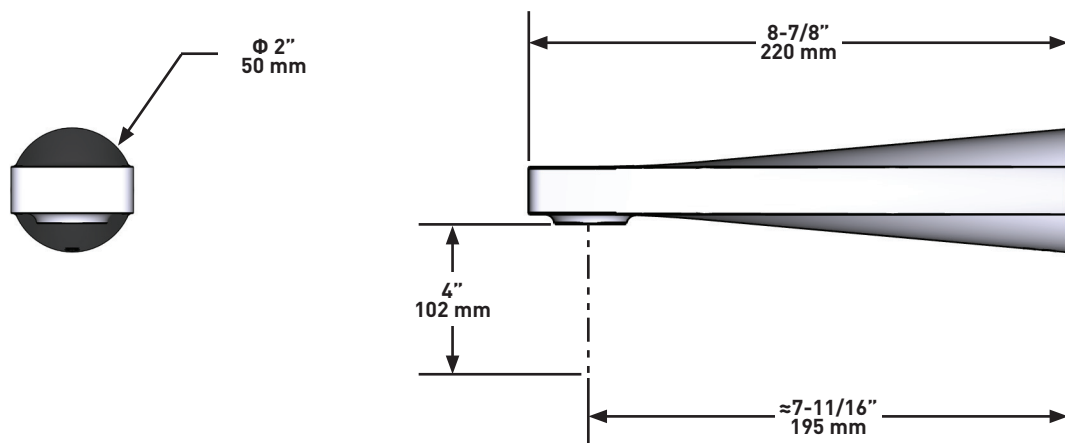

For warranty or additional information, contact:

US Customers

U.S.A.
houseofrohl.com/support
1-800-777-9762

QUEBEC / MARITIMES / WESTERN CANADA
QUÉBEC / MARITIMES / OUEST CANADIEN
QUEBEC / MARITIMOS / CANADA OCCIDENTAL
houseofrohl.ca/support
1-866-473-8442

Canadian Customers

ONTARIO
houseofrohl.ca/support
1-800-287-5354