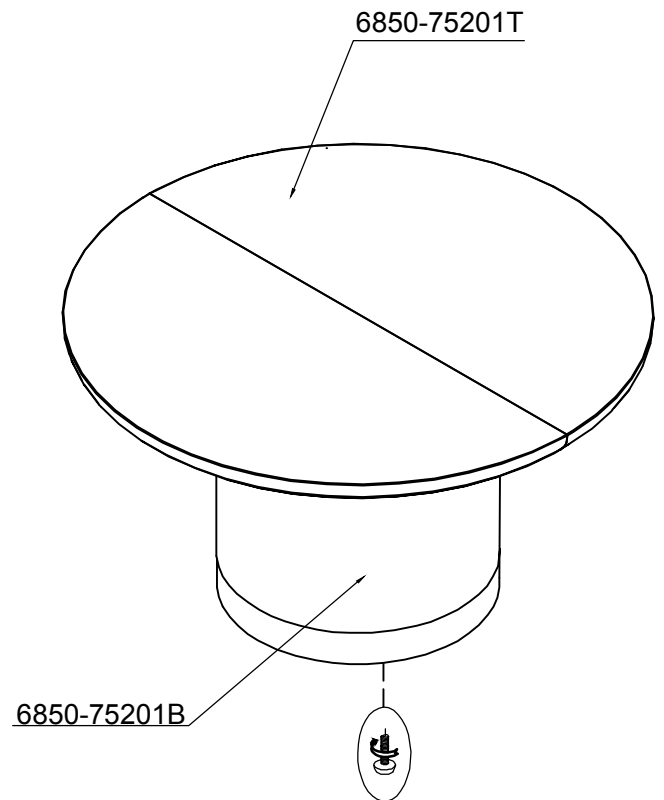

ASSEMBLY INSTRUCTION

Item: 6850-75201T-80 Round Dining Table Top

Thank you for purchasing this quality product. Be sure to unpack carefully looking for small parts which may have come loose during shipment.

Read all instruction and study the drawing carefully before starting the assembly process.

Step 3

Adjustable leveler

Adjustable leveler

ASSEMBLY INSTRUCTION

Item: 6850-75201T-80 Round Dining Table Top

Thank you for purchasing this quality product. Be sure to unpack carefully looking for small parts which may have come loose during shipment.

Read all instruction and study the drawing carefully before starting the assembly process.

Step 3

Adjustable leveler

Adjustable leveler

ASSEMBLY INSTRUCTION

Item: 6850-75201B-80 Round Dining Table Base

Thank you for purchasing this quality product. Be sure to unpack carefully looking for small parts which may have come loose during shipment.