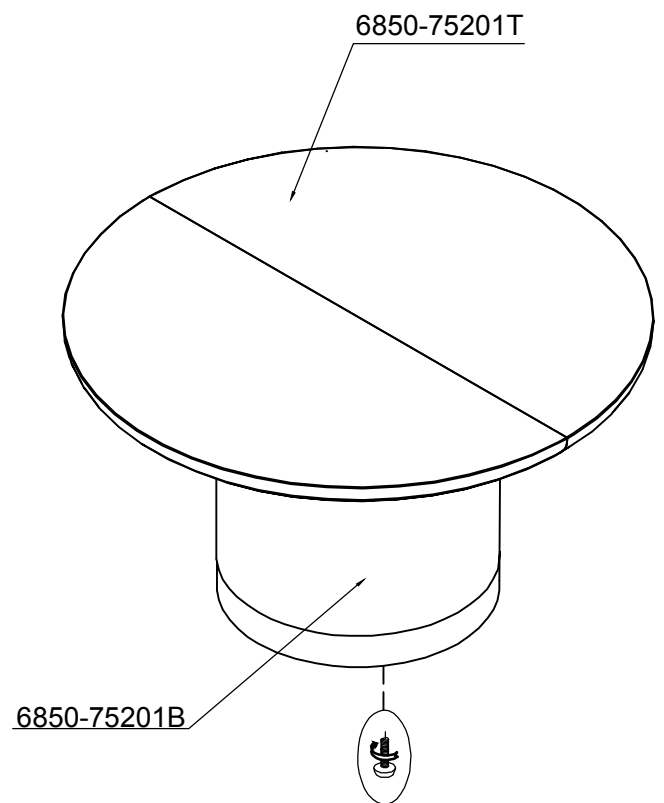

ASSEMBLY INSTRUCTION

Item: 6850-75201T-80 Round Dining Table Top

Thank you for purchasing this quality product. Be sure to unpack carefully looking for small parts which may have come loose during shipment.

Read all instruction and study the drawing carefully before starting the assembly process.

Step 3

Adjustable leveler

Adjustable leveler

ASSEMBLY INSTRUCTION

Item: 6850-75201T-80 Round Dining Table Top

Thank you for purchasing this quality product. Be sure to unpack carefully looking for small parts which may have come loose during shipment.

Read all instruction and study the drawing carefully before starting the assembly process.

Step 3

Adjustable leveler

Adjustable leveler

ASSEMBLY INSTRUCTION

Item: 6850-75201B-80 Round Dining Table Base

Thank you for purchasing this quality product. Be sure to unpack carefully looking for small parts which may have come loose during shipment.