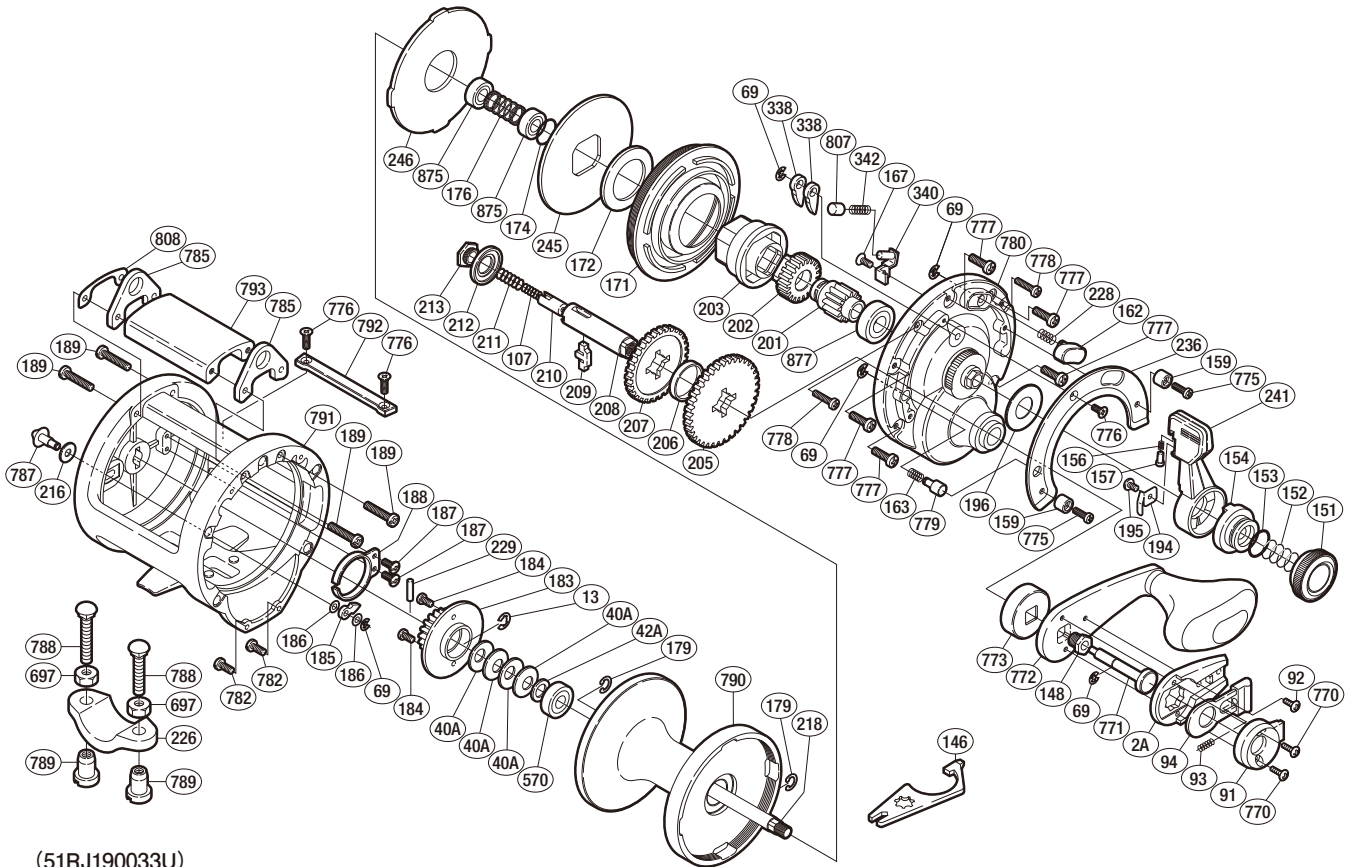

SHIMANO

TLD-2SPEED

TLD2S-30A

(51RJ190033U)

#	Part No.	Description	#	Part No.	Description	#	Part No.	Description
2A	10QUC	Handle Bolt Plate	187	103GS	Screw	770	10PHM	Screw
13	105RY	E Lock	188	10GUY	Click Spring	771	109X6	Push Low Button Shaft
40A	1052C	Pre-Load Spring B	189	10MC0	Screw	772	10B1V	Handle Assembly
42A	104L7	Bearing Thrust Washer	194	10T23	Lever Click Spring	773	107QU	Drive Shaft Shield
69	105NK	E Lock	195	10QG5	Screw	775	10M2P	Screw
91	109XD	Push Button Shield	196	108DL	Lever Thrust Washer	776	10MLE	Screw
92	10LZ9	Screw	201	10A47	Pinion Gear A	777	103UQ	Screw
93	10PWH	Slide Plate Spring	202	10N9G	Pinion Gear B	778	10M32	Screw
94	109XC	Slide Plate	203	10ABX	Pinion Guard	779	10BNF	Free Spool Detent
107	109VM	Drive Shaft Spring B	205	10QK2	Drive Gear A	780	10HSM	Right Side Plate
148	106XL	Handle Bolt	206	10D61	Friction Washer	782	103NH	Screw
151	108BM	Pre-Program Dial	207	109X2	Drive Gear B	785	10PWB	Harness Lug
152	108HA	Dial Spring	208	10D5M	Drive Shaft	787	104GS	Click Button
153	108WL	O Ring	209	10KXH	Gear Select Cross Bar	790	10EN9	Spool
154	10CC0	Lever Shaft Body	210	10KXL	Cross Bar Stop	791	103VM	One-Piece Frame
156	10TUX	Friction Shoe Spring	211	10KXQ	Drive Shaft Spring	792	10Q2P	Line Guard
157	10TZR	Friction Shoe	212	10D5B	Friction Washer	793	10AR1	Cross Bar
159	10CCH	Screw Shield	213	10FCD	Drive Shaft Screw	807	10G8Q	Anti-Reverse Pawl Spring Guide
162	10BSP	Strike Stop	216	104H2	Washer	808	10AS6	Cross Bar Spacer
163	10BNL	Pressure Spring	218	10EWX	Main Shaft	875	104Q5	Ball Bearing
167	10LSF	Screw	228	10BNM	Pressure Spring	877	104JL	Ball Bearing
171	106AJ	Cooling Shield	229	104LB	Cross Pin			
172	1052F	Pre-Load Spring A	236	108M5	Lever Quadrant	226	10AR5	Rod Clamp (Accessory)
174	10EVR	Seal Lock	241	108GW	Drag Control Lever (#50)	697	105N9	Rod Clamp Nut B (Accessory)
176	1060C	Pressure Release Spring	245	10G3W	Drag Plate	788	10A7A	Rod Clamp Bolt (Accessory)
179	105S3	C Lock	246	1060H	Drag Washer	789	1046P	Rod Clamp Nut A (Accessory)
183	106A5	Click Gear	338	10PFX	Dog			
184	10PHQ	Screw	340	10N0M	Guard Against Dog			
185	10GQQ	Click Pawl	342	10CBN	Dog Spring			
186	104H3	Washer	570	104VH	Ball Bearing	146	10TUY	Wrench (Accessory)