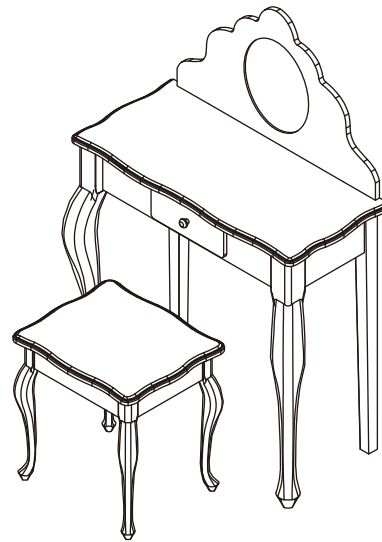

PRODUCT PARTS

A 1PC	B 2PCS	C 2PCS	D 1PC
E 1PC	F 4PCS