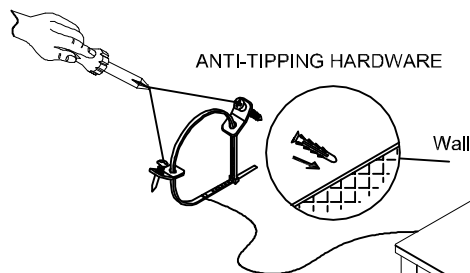

A.R.T. FURNITURE® ASSEMBLY INSTRUCTIONS

273141 - 2908

Palisade - Nightstand

Thank you for purchasing this quality product from A.R.T. Furniture. Be sure to check all packing material for parts which may have come loose inside the carton during shipment. Identify and count all parts and compare with the parts list below.

Note: Some furniture is heavy, it is recommended that two people assembly this item to avoid injury or damage.

Step 1

Step 2

Step 3

No.	PARTS LIST		Qt.
1		$\frac{5}{16}$ " x $2\frac{1}{4}$ " Bolt	8
2		$\frac{5}{16}$ " Lock Washer	8
3		$\frac{5}{16}$ " Flat Washer	8
4		5mm Allen	1
5		#8 x 32mm Screws	4