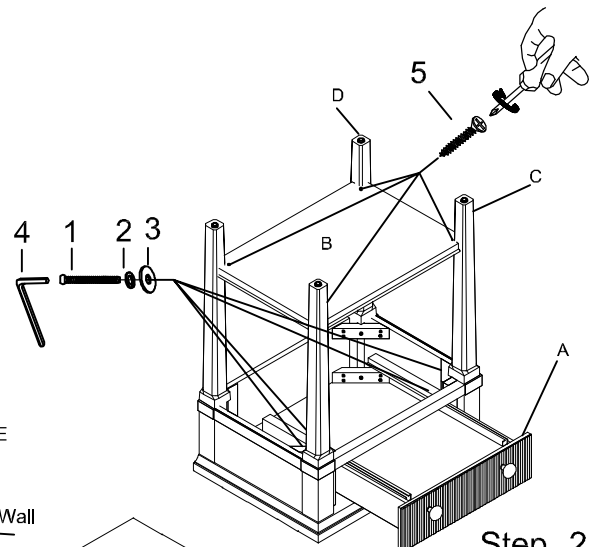

A.R.T. FURNITURE® ASSEMBLY INSTRUCTIONS

273141 - 2908

Palisade - Nightstand

Thank you for purchasing this quality product from A.R.T. Furniture. Be sure to check all packing material for parts which may have come loose inside the carton during shipment. Identify and count all parts and compare with the parts list below.

Note: Some furniture is heavy, it is recommended that two people assembly this item to avoid injury or damage.

Step 1

Step 2

Step 3

No.	PARTS LIST		Qt.
1		$\frac{5}{16}$ " x $2\frac{1}{4}$ " Bolt	8
2		$\frac{5}{16}$ " Lock Washer	8
3		$\frac{5}{16}$ " Flat Washer	8
4		5mm Allen	1
5		#8 x 32mm Screws	4

No.	PARTS LIST		Qt.
A		Palisade - Nightstand	1
B		Wood shelf	1
C		Front legs	2
D		Back Left leg	1
E		Back Right leg	1