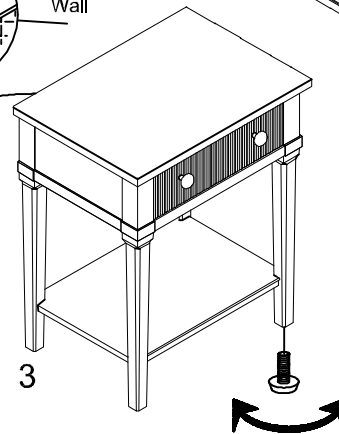

A.R.T. FURNITURE® ASSEMBLY INSTRUCTIONS

273141 - 2908

Palisade - Nightstand

Thank you for purchasing this quality product from A.R.T. Furniture. Be sure to check all packing material for parts which may have come loose inside the carton during shipment. Identify and count all parts and compare with the parts list below.

Note: Some furniture is heavy, it is recommended that two people assembly this item to avoid injury or damage.

Step 1

Step 2

Step 3

No.	PARTS LIST		Qt.
1		$\frac{5}{16}$ " x $2\frac{1}{4}$ " Bolt	8
2		$\frac{5}{16}$ " Lock Washer	8
3		$\frac{5}{16}$ " Flat Washer	8
4		5mm Allen	1
5		#8 x 32mm Screws	4

No.	PARTS LIST		Qt.
A		Palisade - Nightstand	1
B		Wood shelf	1
C		Front legs	2
D		Back Left leg	1
E		Back Right leg	1