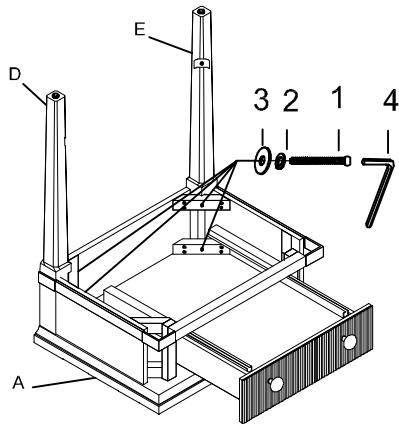

A.R.T. FURNITURE® ASSEMBLY INSTRUCTIONS

273141 - 2908

Palisade - Nightstand

Thank you for purchasing this quality product from A.R.T. Furniture. Be sure to check all packing material for parts which may have come loose inside the carton during shipment. Identify and count all parts and compare with the parts list below.

Note: Some furniture is heavy, it is recommended that two people assembly this item to avoid injury or damage.

Step 1

Step 2

Step 3

No.	PARTS LIST		Qt.
1		$\frac{5}{16}$ " x $2\frac{1}{4}$ " Bolt	8
2		$\frac{5}{16}$ " Lock Washer	8
3		$\frac{5}{16}$ " Flat Washer	8
4		5mm Allen	1
5		#8 x 32mm Screws	4

No.	PARTS LIST		Qt.
A		Palisade - Nightstand	1
B		Wood shelf	1
C		Front legs	2
D		Back Left leg	1
E		Back Right leg	1