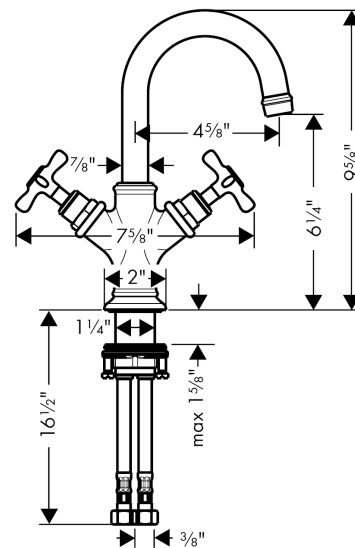

AXOR Montreux
2-Handle Faucet 160 with Pop-Up Drain, 1.2 GPM
 Finishes : **polished nickel** Part no. : **16505831**

Description

Features

- Swivel range 150°
- Laminar spray
- Flow: 1.2 GPM (4.5 L/Min)
- 90° ceramic valves
- Includes pop-up drain

Technology

Product image

Scale drawing

AXOR Montreux
2-Handle Faucet 160 with Pop-Up Drain, 1.2 GPM
Finishes : **polished nickel** Part no. : **16505831**

Exploded drawing

Year of production: >07/16

AXOR Montreux
2-Handle Faucet 160 with Pop-Up Drain, 1.2 GPM
 Finishes : **polished nickel** Part no. : **16505831**

Spare parts list

Year of production: >07/16

Pos.	Description	Part no.	PC	PU
1	spout cpl.	97992830	0	1
2	aerator M18x1 (4,5 l/min)	93062830	0	1
3	fixing set (Ø 32)	13961000	0	1
4	handle	16291830	0	1
5	set of screw covers, cold / hot water / neutral	97987000	0	1
6	sleeve	97993830	0	1
7	shut off unit right closing	94009000	0	1
8	connection hose 18½" M8x0,75 3/8"	96321001	0	1
9	hollow set screw M4x5	98731000	0	1
10	flat seal	98749000	0	1
11	O-ring 11x2	98127000	0	1
12	lever collar	92849000	0	1
a	lever collar	97548000	0	1
b	fixation extension 35 mm	13898000	0	1
c	pop up waste	88509830	0	1