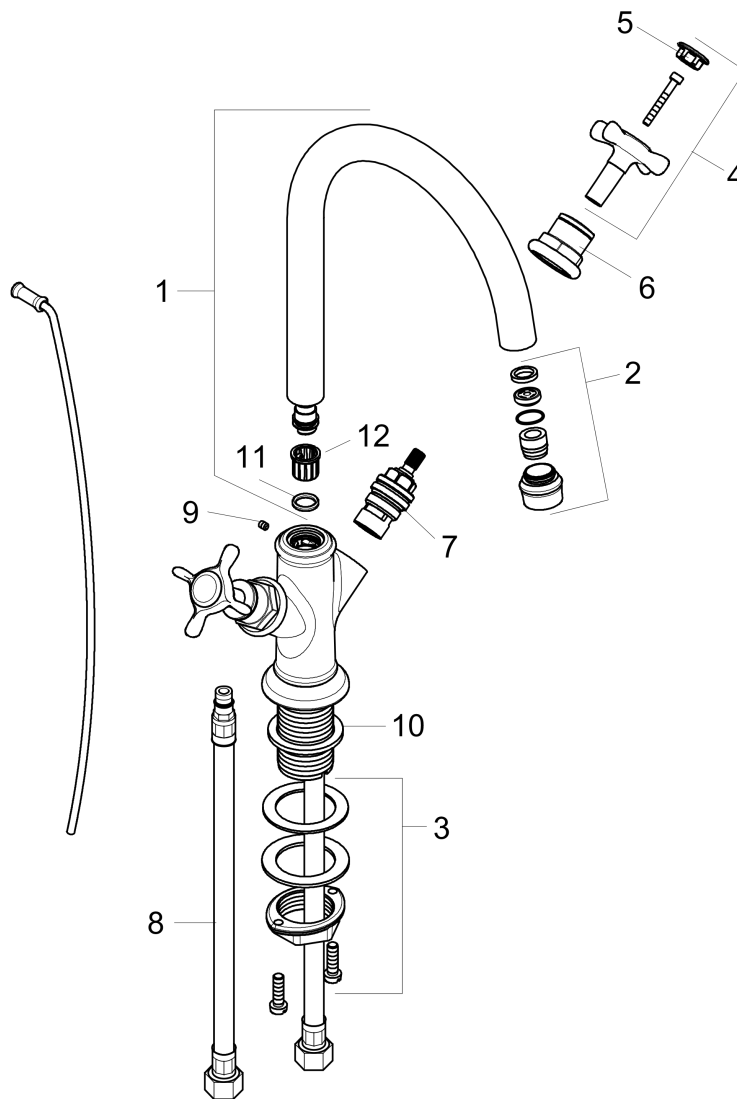

AXOR Montreux
2-Handle Faucet 160 with Pop-Up Drain, 1.2 GPM
 Finishes : **polished nickel** Part no. : **16505831**

Description

Features

- Swivel range 150°
- Laminar spray
- Flow: 1.2 GPM (4.5 L/Min)
- 90° ceramic valves
- Includes pop-up drain

Technology

Product image

Scale drawing

AXOR Montreux
2-Handle Faucet 160 with Pop-Up Drain, 1.2 GPM
Finishes : **polished nickel** Part no. : **16505831**

Exploded drawing

Year of production: >07/16

AXOR Montreux
2-Handle Faucet 160 with Pop-Up Drain, 1.2 GPM
 Finishes : **polished nickel** Part no. : **16505831**

Spare parts list

Year of production: >07/16

Pos.	Description	Part no.	PC	PU
1	spout cpl.	97992830	0	1
2	aerator M18x1 (4,5 l/min)	93062830	0	1
3	fixing set (Ø 32)	13961000	0	1
4	handle	16291830	0	1
5	set of screw covers, cold / hot water / neutral	97987000	0	1
6	sleeve	97993830	0	1
7	shut off unit right closing	94009000	0	1
8	connection hose 18½" M8x0,75 3/8"	96321001	0	1
9	hollow set screw M4x5	98731000	0	1
10	flat seal	98749000	0	1
11	O-ring 11x2	98127000	0	1
12	lever collar	92849000	0	1
a	lever collar	97548000	0	1
b	fixation extension 35 mm	13898000	0	1
c	pop up waste	88509830	0	1