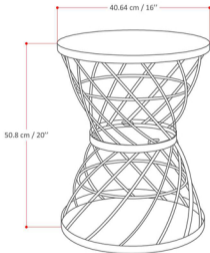

Rodney Metal Accent Table

Net Weight: 11.9 (lb)