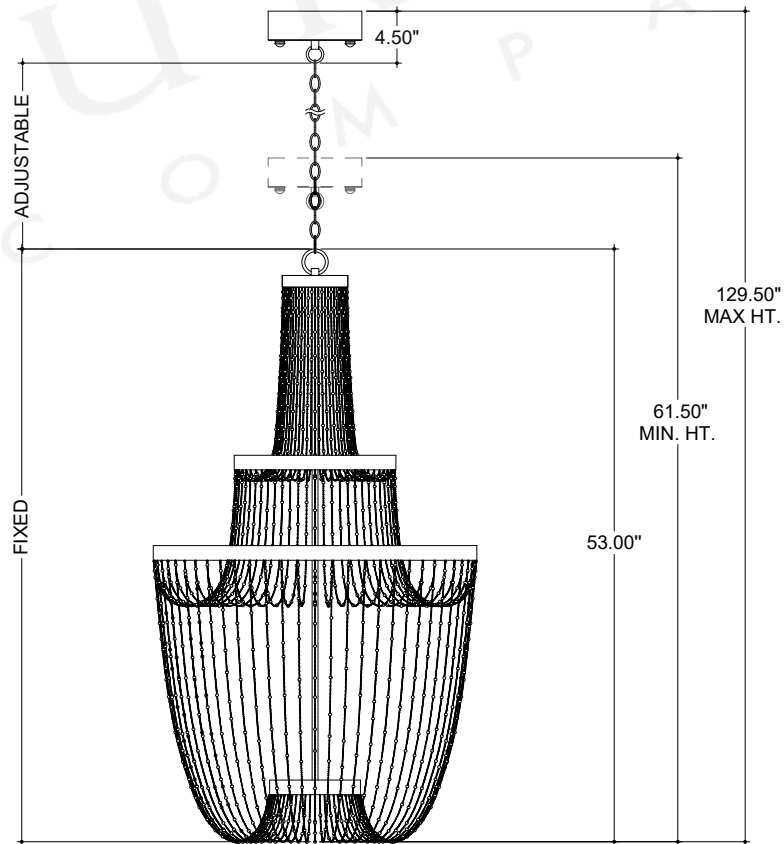

ITEM: 9000-1238

Overall Dimensions

Height: 53"

Diameter: 27.25"

TOP VIEW

CANOPY DETAIL

FRONT VIEW