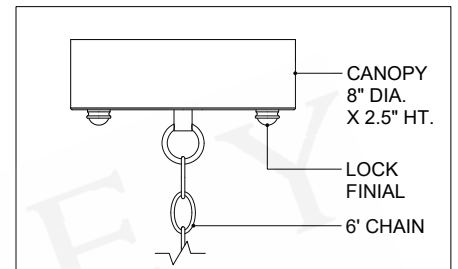

ITEM: 9000-1238

Overall Dimensions

Height: 53"

Diameter: 27.25"

TOP VIEW

CANOPY DETAIL

FRONT VIEW