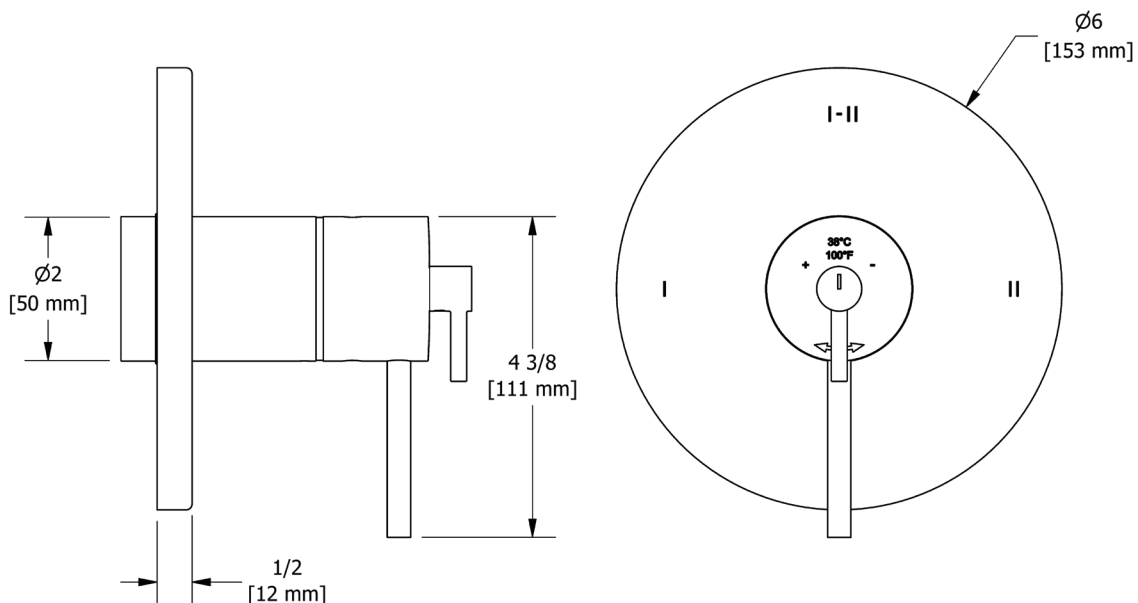

**GS**

1/2" Therm & Pressure Balance Trim With 3 Functions

**MODEL:** TGS23

cUPC® ADA 

**For warranty or additional information, contact:**

U.S.A.  
[houseofrohl.com/support](http://houseofrohl.com/support)  
1-800-777-9762