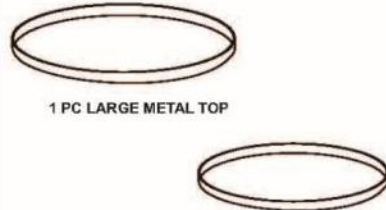

ASSEMBLY INSTRUCTIONS

Ulani 2pk Side Table Set Metal

STEP-1

STEP-2

ASSEMBLED