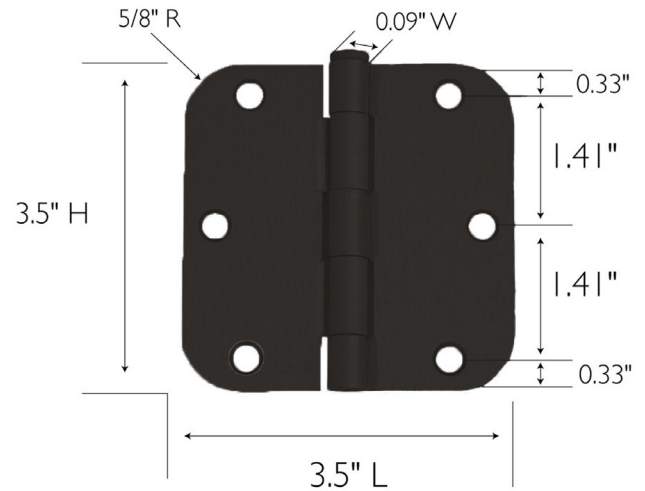

6-Hole 3.5" x 3.5", 5/8" Radius Door Hinge 6-Pack  
Oil Rubbed Bronze

SPECIFICATIONS

MATERIAL CONSTRUCTION:	Steel
MOUNTING HARDWARE INCLUDED:	#9 x 3/4" screws x 6
TOOLS NEEDED FOR INSTALLATION:	Screwdriver
ASSEMBLED DIMENSIONS:	3.5" H x 3.5" L x 0.13" W
ASSEMBLED WEIGHT:	2.5 lbs
CORNER RADIUS:	5/8"
HINGE TYPE:	Butt Hinge