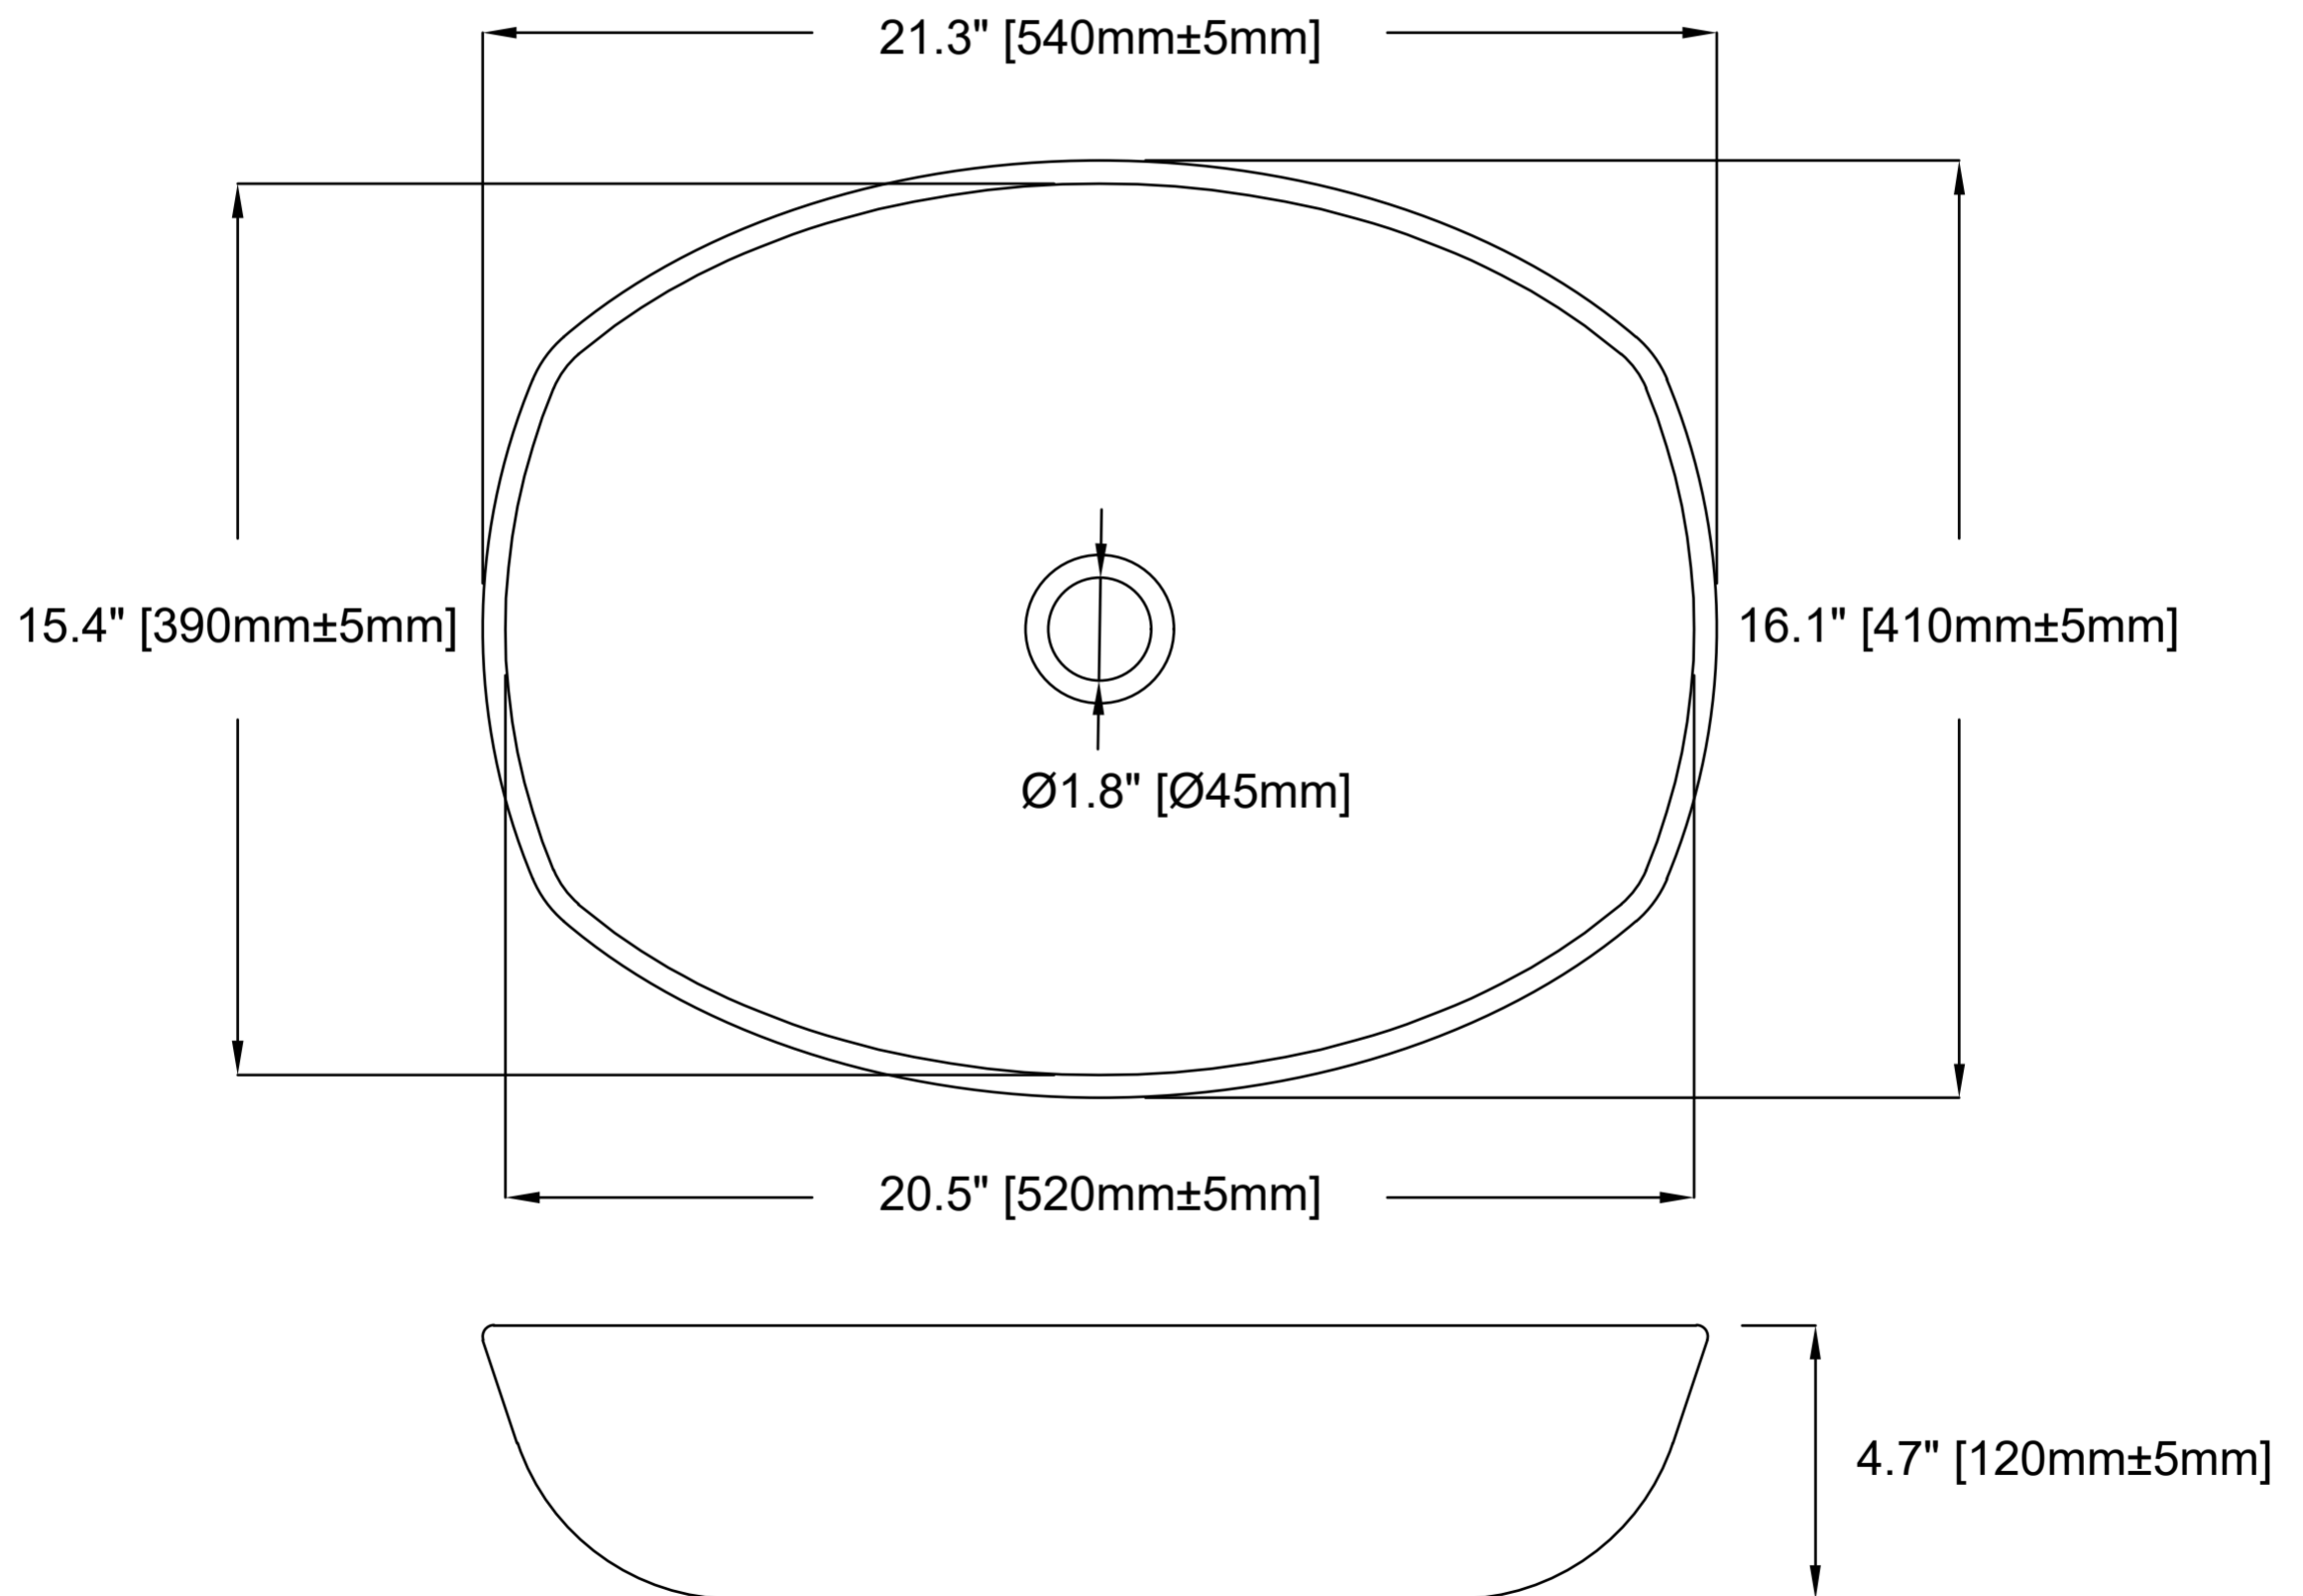

LS-AZ913MB

BATHROOM VESSEL SINK

HAVE QUESTIONS? CALL 305-614-4070 OR VISIT [ANZZI.COM](https://www.anzzi.com)