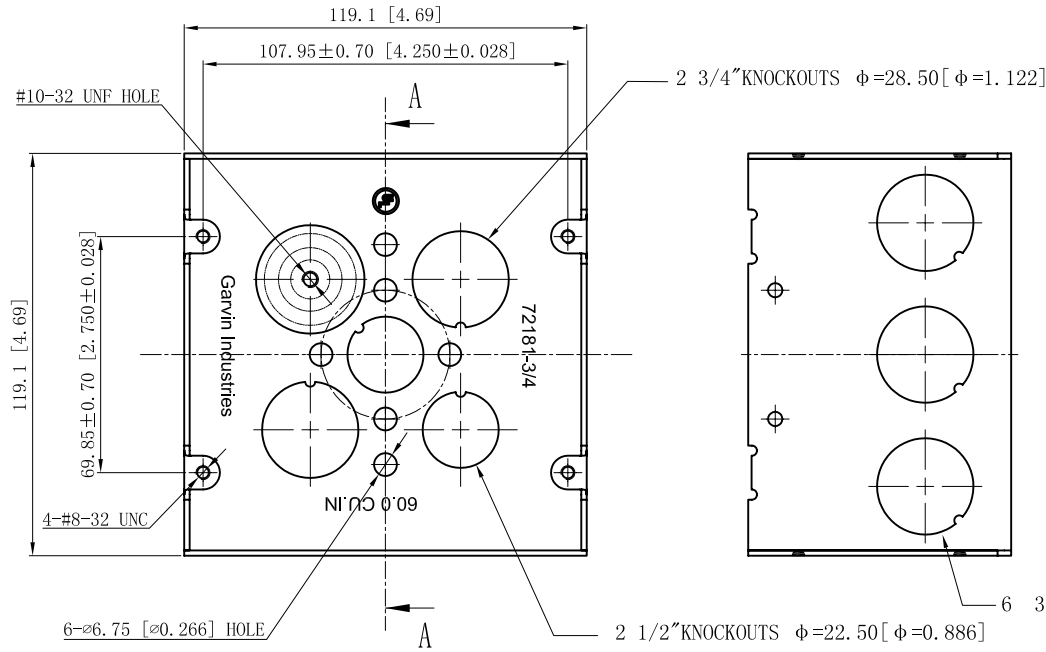

SIDES	BOTTOM
12 3/4" KNOCKOUTS	2 1/2" KNOCKOUTS
	2 3/4" KNOCKOUTS
	1 Ground Hump
2 PCS 8-32x1/2 Screws Installed	
Material: Steel-0.0625"-G60 Galvanized	

6 3/4" KNOCKOUTC  $\phi = 28.50$  ( $\phi = 1.122$ )

CUTAWAY VIEW A-A

This data sheet is for reference only .GARVIN INDUSTRIES reserves the right to make changes to the design without prior notice.

DESCRIPTION
TRADE REFERENCE TERMS

STANDARD PACKING
25 PCS

TITLE		4-11/16" SQUARE BOXES 3" DEEP	
A4		72181-3/4	
DATA SHEET		REV C	