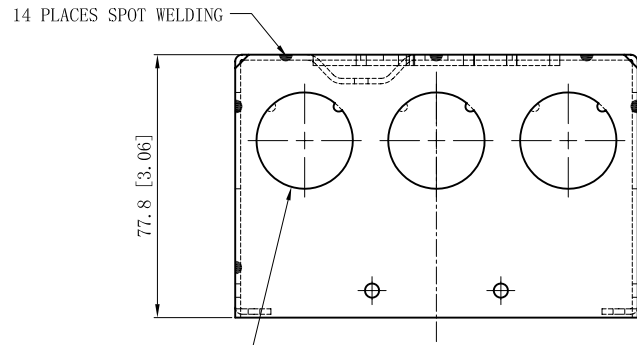

SIDES	BOTTOM
12 3/4" KNOCKOUTS	2 1/2" KNOCKOUTS
	2 3/4" KNOCKOUTS
	1 Ground Hump
2 PCS 8-32x1/2 Screws Installed	
Material: Steel-0.0625"-G60 Galvanized	

6 3/4" KNOCKOUTC  $\phi = 28.50$  ( $\phi = 1.122$ )

CUTAWAY VIEW A-A

This data sheet is for reference only .GARVIN INDUSTRIES reserves the right to make changes to the design without prior notice.

DESCRIPTION
TRADE REFERENCE TERMS

STANDARD PACKING
25 PCS

TITLE		4-11/16" SQUARE BOXES 3" DEEP	
A4		72181-3/4	
DATA SHEET		REV C	