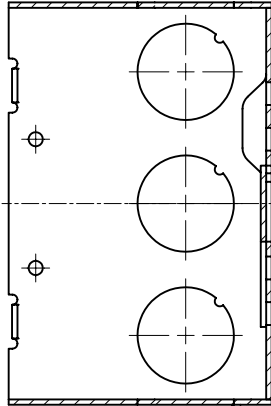

SIDES	BOTTOM
12 3/4" KNOCKOUTS	2 1/2" KNOCKOUTS
	2 3/4" KNOCKOUTS
	1 Ground Hump
2 PCS 8-32x1/2 Screws Installed	
Material: Steel-0.0625"-G60 Galvanized	

6 3/4" KNOCKOUTC  $\phi = 28.50$  ( $\phi = 1.122$ )

CUTAWAY VIEW A-A

This data sheet is for reference only .GARVIN INDUSTRIES reserves the right to make changes to the design without prior notice.

DESCRIPTION
TRADE REFERENCE TERMS

STANDARD PACKING
25 PCS

TITLE		4-11/16" SQUARE BOXES 3" DEEP	
A4		72181-3/4	
DATA SHEET		REV C	