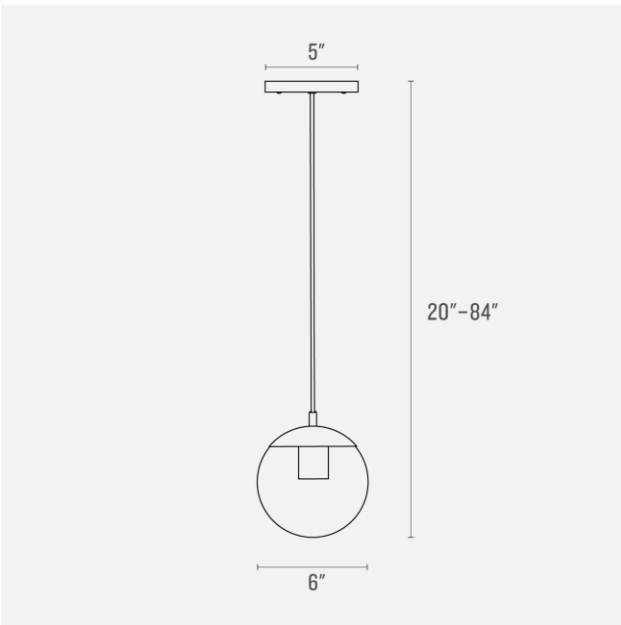

## Luna 6 Cord

**Application:** Pendant

**Product Origin:** Processed and assembled in Portland, Oregon using ethically-sourced domestic and global components.

**UL Listed:** Yes

**Max Wattage:** 60 W

**Voltage:** 120/220V

**Location Rating:** Damp

**Dimensions:**

Overall Length: Choice of Length

Diameter: 6"

Canopy Width: 5"

**Materials:** Brass / Glass / Steel (white fixtures)

**Details:** G16 bulb recommended

One year guarantee