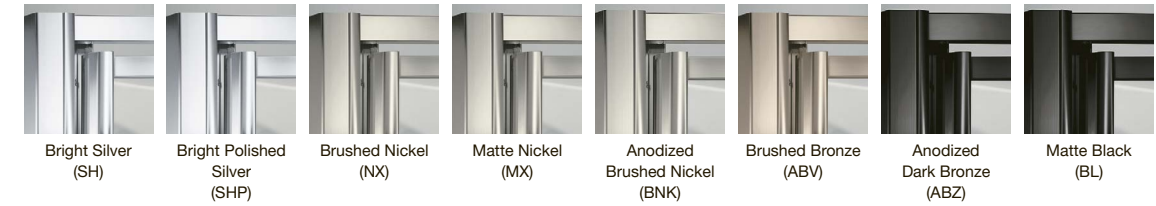

THE KOHLER *spectrum*

We pride ourselves on bringing you an extensive selection of colors and finishes to choose from as you design your bathroom. Our colors are consistent across a variety of materials, from vitreous china to enameled cast iron. Creating a seamlessly coordinated look couldn't be easier.

Faucet Finishes

The finish you choose is all about the look. With more options than ever, your choice of finish can best reflect your personal style and help you realize your bathroom design vision.

Furniture Finishes

From soft and light to deep and dark, our vanities are available in a wide range of finishes around which to design your entire bathroom.

Shower Door Finishes

Shower door finishes set the tone for your shower space and help tie the design together. From light and bright notes to bold, dark bronze—each finish plays up your bathroom's unique style.

Vitreous China

Vitreous china is fired to be highly durable and easy to clean. Colors match perfectly across all bathroom fixtures, whether vitreous china, acrylic or enameled cast iron.

Enameled Cast Iron