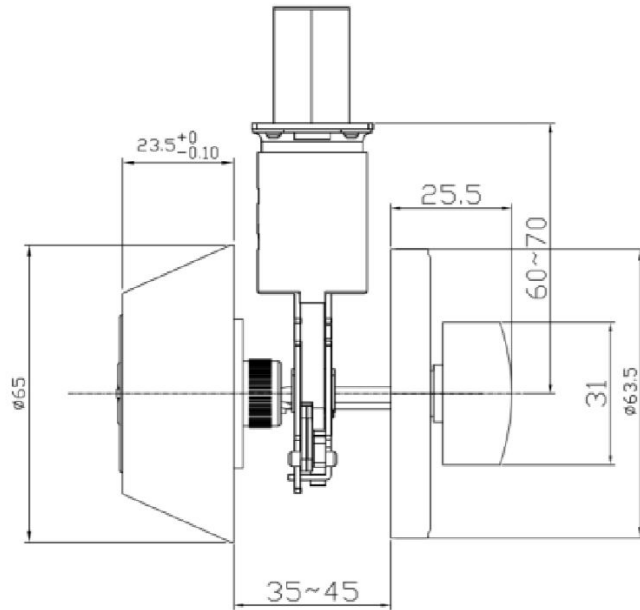

## SPECIFICATIONS

<b>MATERIAL CONSTRUCTION:</b>	Zinc	<b>KEYWAY:</b>	KW
<b>LOCK FUNCTION:</b>	Deadbolt	<b>REMOVABLE CORE:</b>	No
<b>DEADBOLT FUNCTION:</b>	Single Cylinder	<b>LATCH FACEPLATE I:</b>	Universal (Drive In)
<b>EXTERIOR MAX PROJECTION:</b>	1.06"	<b>LATCH BACKSET:</b>	Adj; 2-3/8" - 2-3/4"
<b>INTERIOR MAX PROJECTION:</b>	0.98"	<b>LATCH TYPE:</b>	6 Way / Universal / Drive-in
<b>KOB VS. LEVER:</b>	N/A	<b>LATCHBOLT THROW DISTANCE:</b>	1"
<b>KNOB DIMENSIONS:</b>	N/A	<b># PINS IN CYLINDER:</b>	5
<b>LEVER LENGTH:</b>	N/A	<b>ANTI-BUMP PIN INSTALLED:</b>	Yes
<b>ROSE DIMENSIONS:</b>	2.56" H x 2.56" W x 2.56" D	<b># KEYS INCLUDED:</b>	2
<b>ROSETTE / ESCUTCHEON SHAPE:</b>	Round	<b>SPINDLE TYPE:</b>	Deadbolt
<b>CROSS BORE:</b>	2.13"	<b>MOUNTING HARDWARE INCLUDED:</b>	Yes
<b>EDGE BORE:</b>	1"	<b>TOOLS NEEDED FOR INSTALLATION:</b>	Phillips Screwdriver
<b>HANDING:</b>	Reversible	<b>ASSEMBLED WEIGHT:</b>	0.86 lbs.
<b>REKEYABLE?:</b>	Yes		