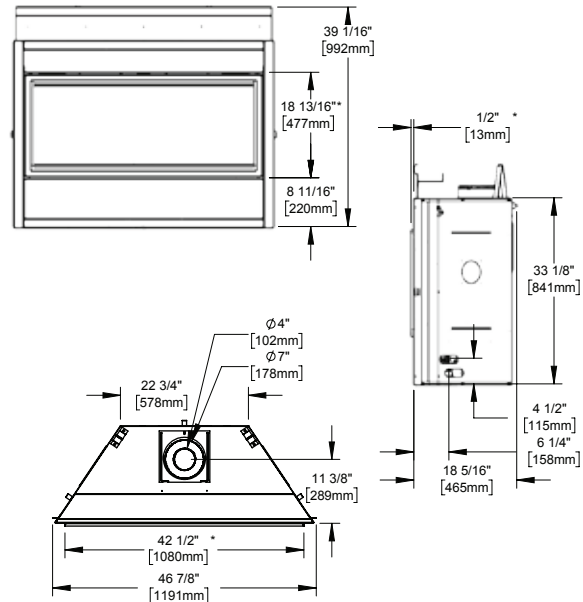

Competitive Advantages

- Clean face design with high quality safety barrier included
- Optimized Burner Performance (for all vent and fuel configurations)
- Non-combustible material included, no steel framing required
- Easy access air control for fast and precise air shutter adjustments

Features and Benefits

- 800 sq. in. viewing area
- SIT Proflame II System
- CRYSTALINE™ ember bed comes with Topaz crushed glass included
- Low profile optional fronts available in black and stainless steel
- Optional media includes: MIRRO-FLAME™ Porcelain Reflective Radiant Panels, Mineral Rock Kit, Shore Fire Kit and Beach Fire Kits and Glass Embers in various colors
- Electronic Ignition Including Hi/Lo Flame Adjustment and battery back-up
- Optional Blower Kits available

CBL46	
BTU's (Input)	24,000
Venting	Top* 4" & 7"
Glass Type	Tempered
Glass Size	
Height	18 13/16"
Width	42 1/2"
Efficiencies	
AFUE	-
Steady State	-
Mobile Home Certified	Yes

*Finishing flange depth (The finishing flange defines the perimeter of the fireplace opening). Framing or finishing materials must NEVER encroach inside the finishing flange.