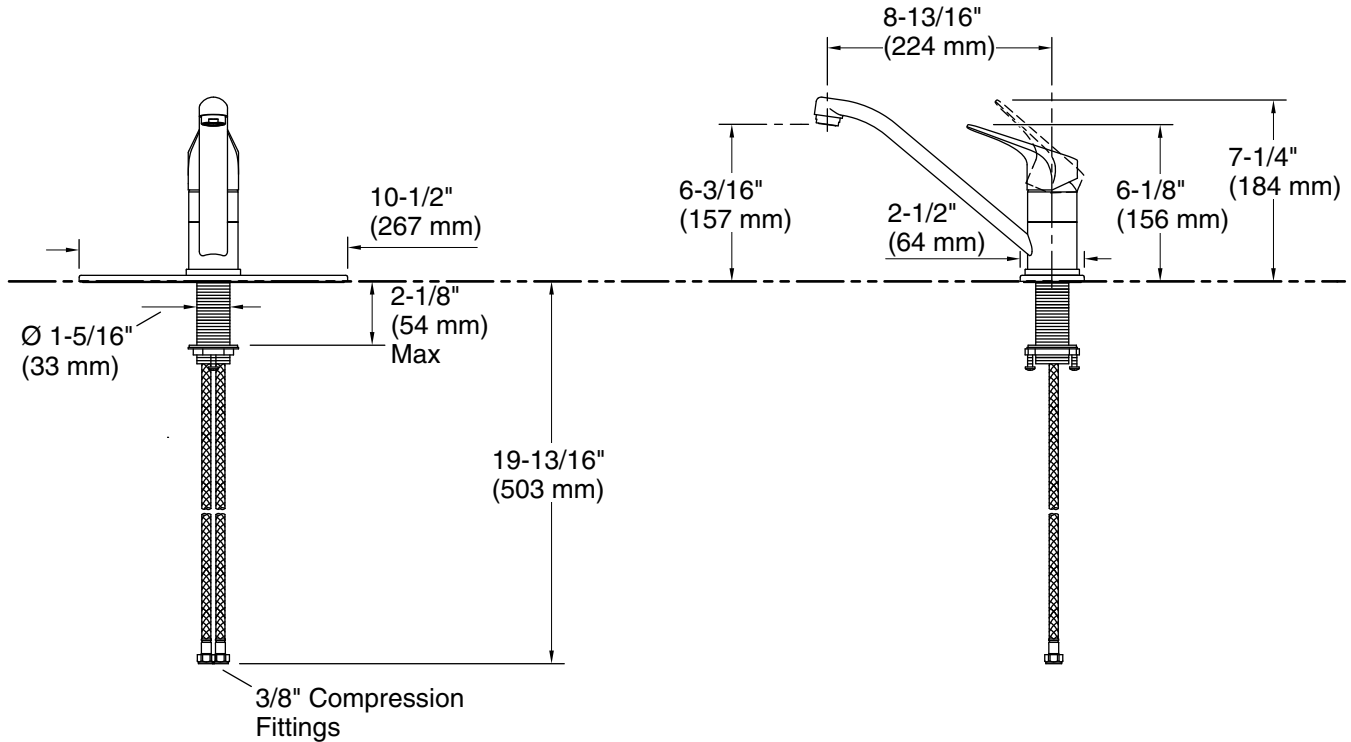

8-17-2024 21:45 - US/CA

Technical Information

All product dimensions are nominal.

Faucet:

Flow rate: 1.5 gal/min (5.7 l/min)

Drain included: No

Spout:

Spout reach: 8-13/16" (224 mm)