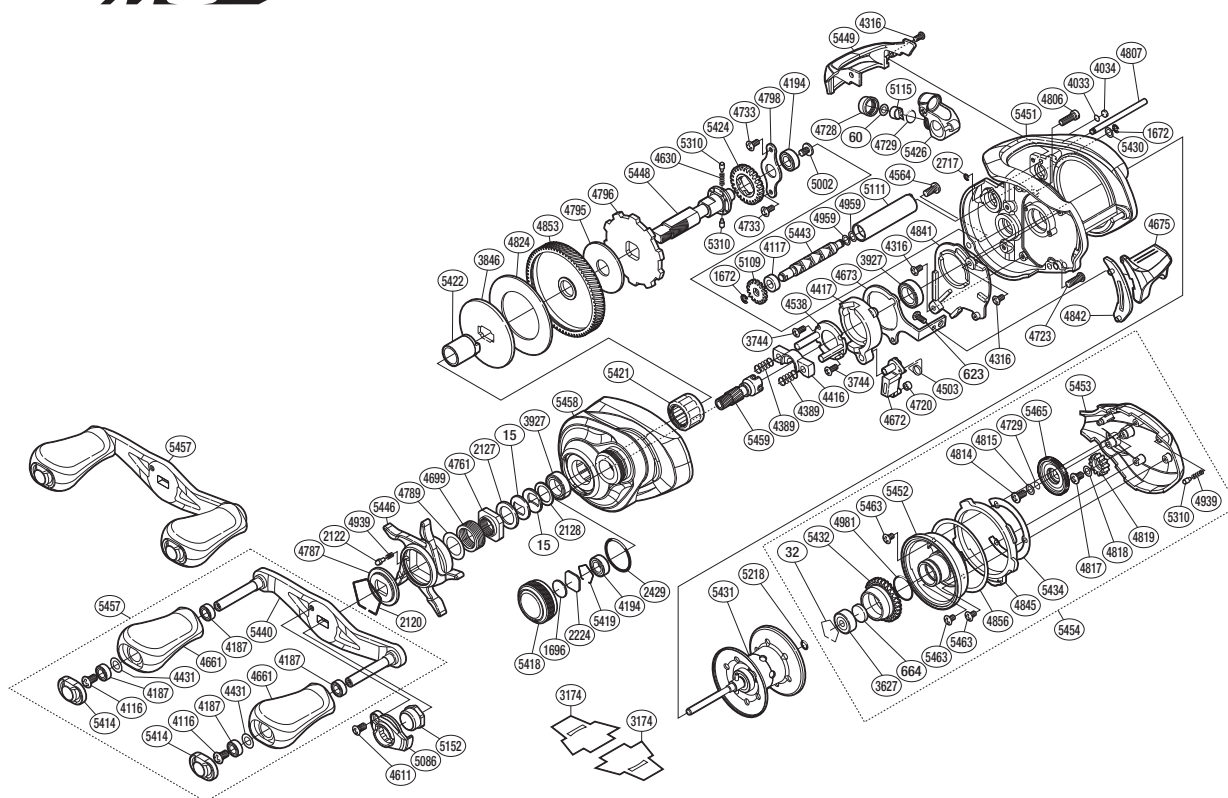

# SHIMANO

*Metanium*  
*MGL*

S A-RB

**META MGL-XGL**

Please note that the number of adjusting washers may not be the same as shown in the exploded views. (Adjustment will vary with each individual product.)