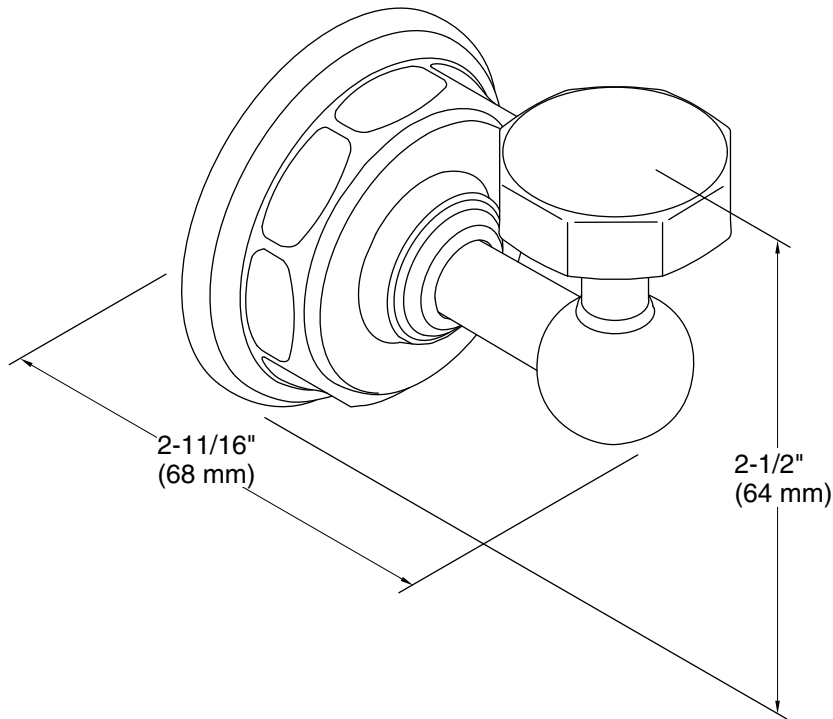

Features

- Coordinates with Pinstripe faucets, accessories, and showering components to complete your bathroom

Material

- Premium metal construction for durability and reliability
- KOHLER finishes resist corrosion and tarnishing

Color	Code	Description
-------	------	-------------

	CP	Polished Chrome
	SN	Vibrant® Polished Nickel
	BN	Vibrant® Brushed Nickel

Technical Information

All product dimensions are nominal.

Material: Brass, Zinc