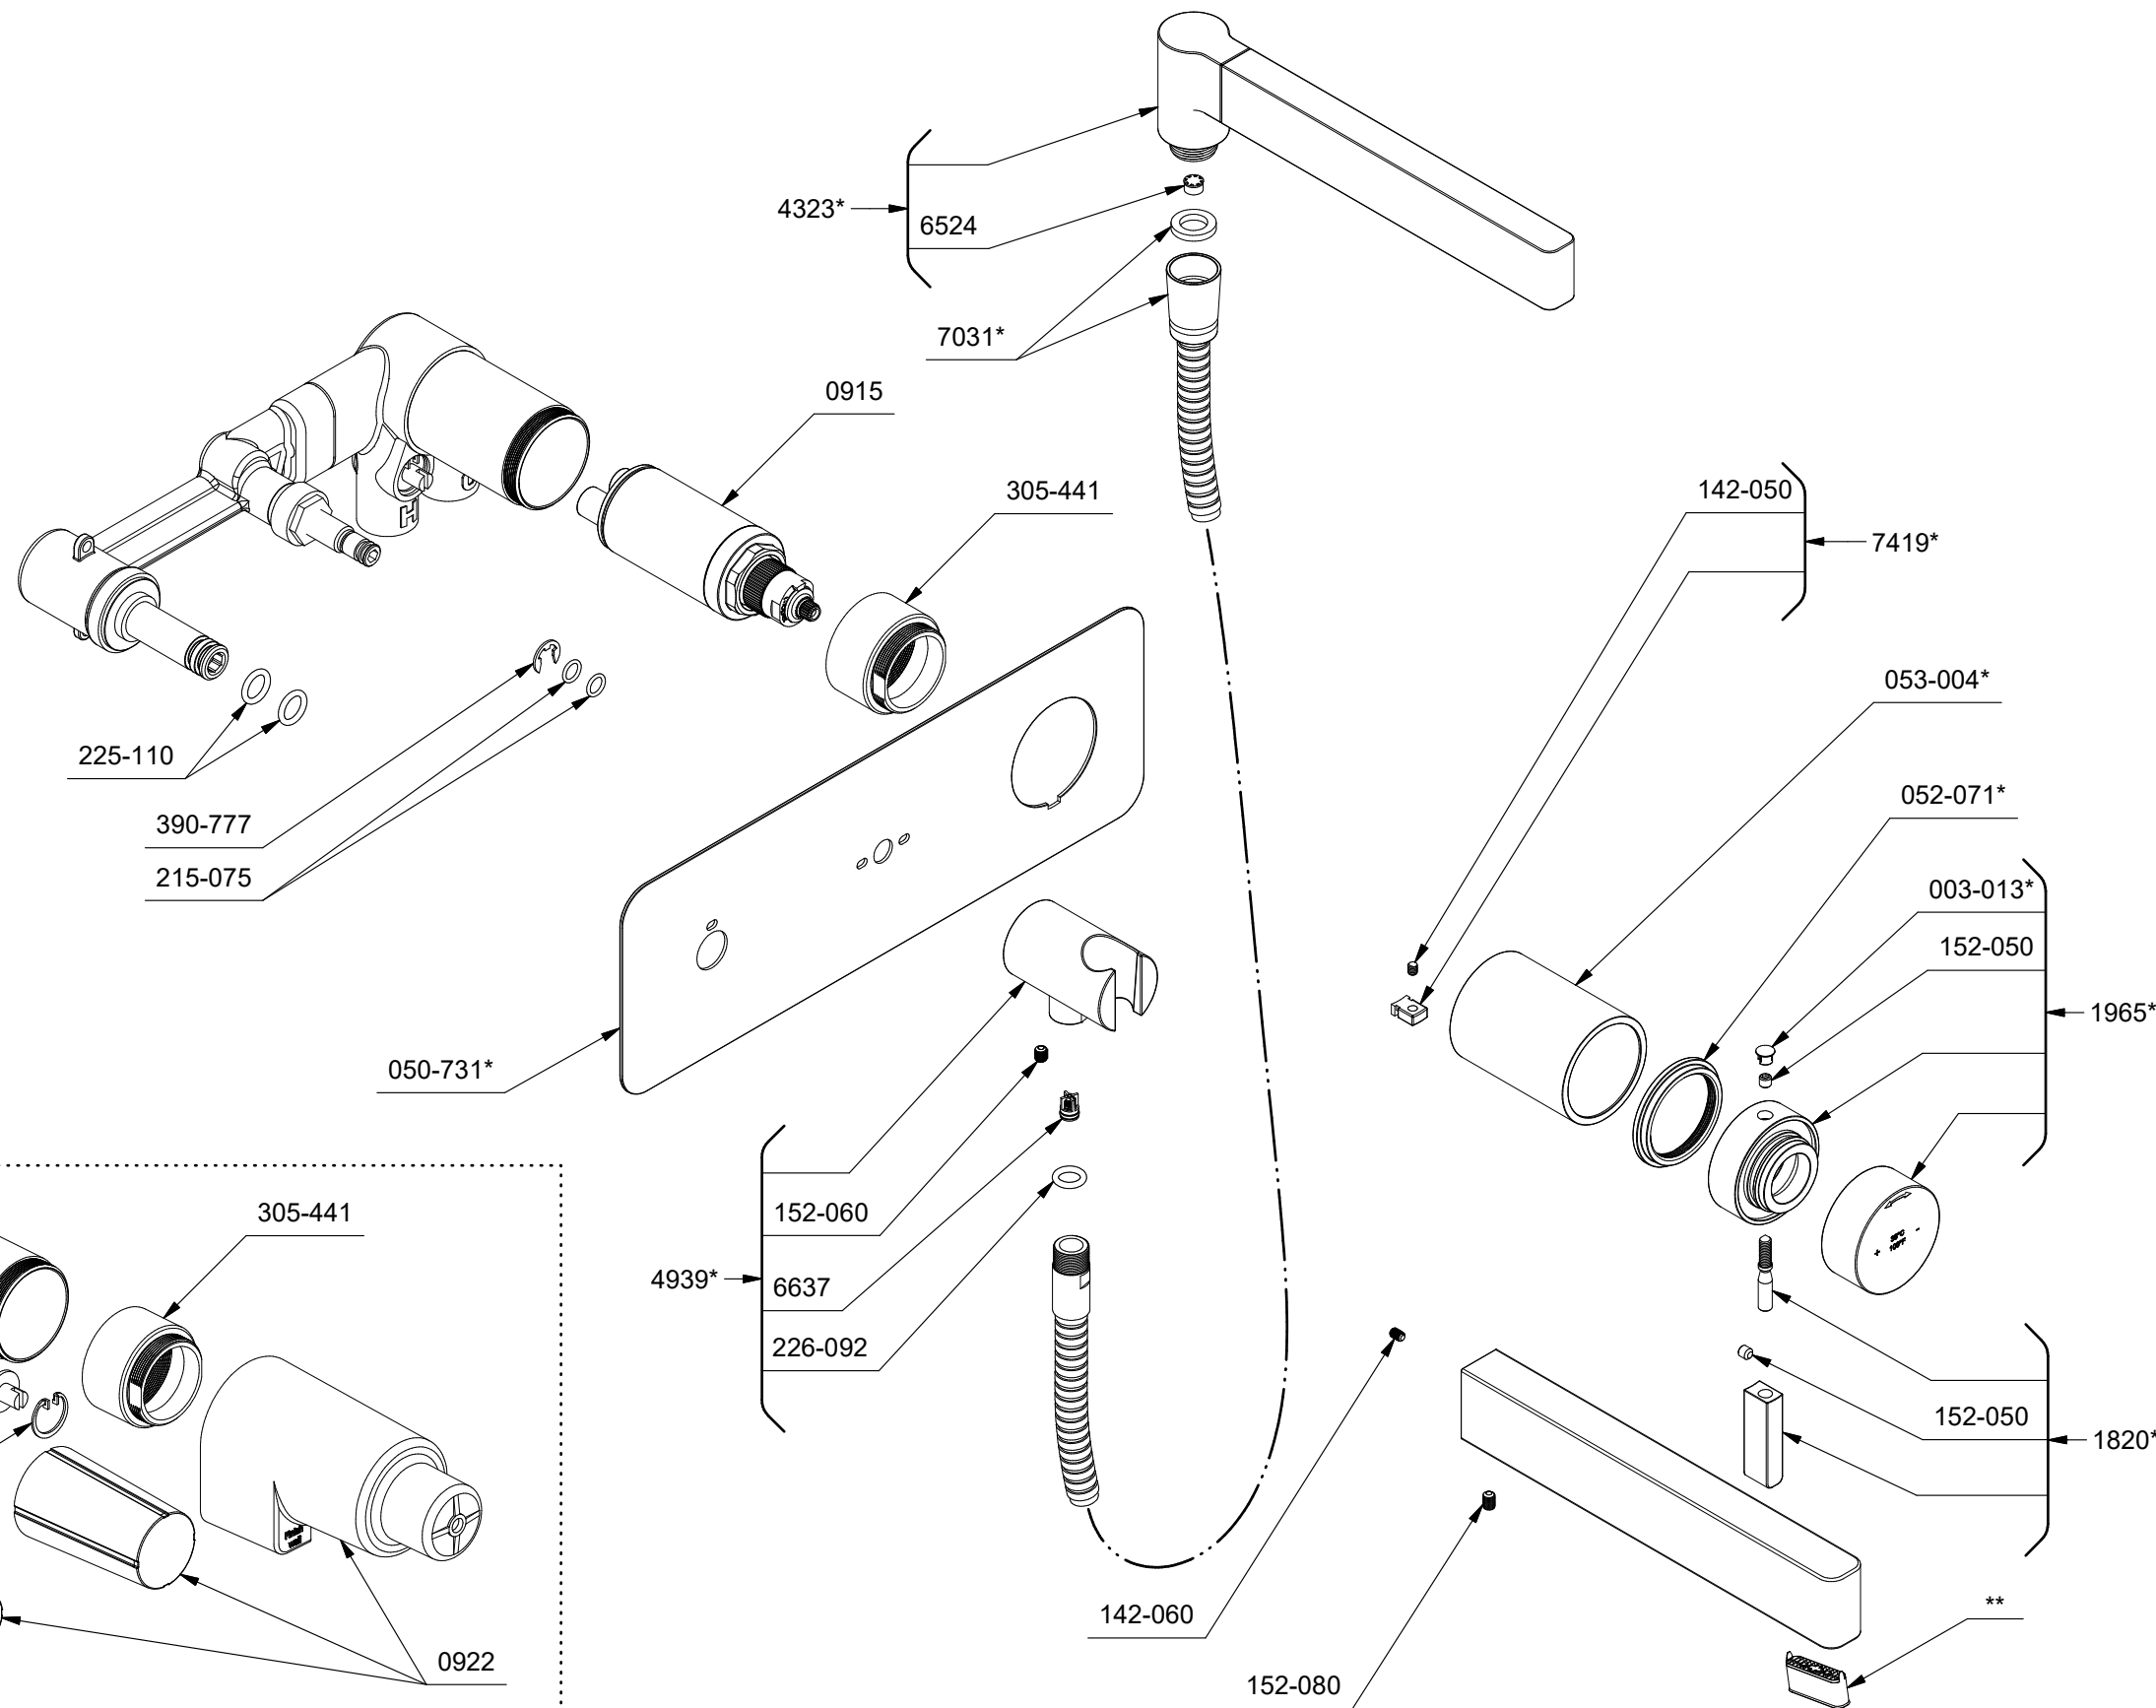

*Les dimensions, les modèles et les finis présentés peuvent différer. / Sizes, models and finishes may differ from those presented.

***Finish determined by Suffix**

Finish	Description
C	Chrome
BN	Brushed Nickel
PN	Polished Nickel

****Aerator kit (Include tool):**

S320-070 (Full flow)

TOOL :

504-020 (Allen key 2mm)

505-025 (Allen key 2.5mm)