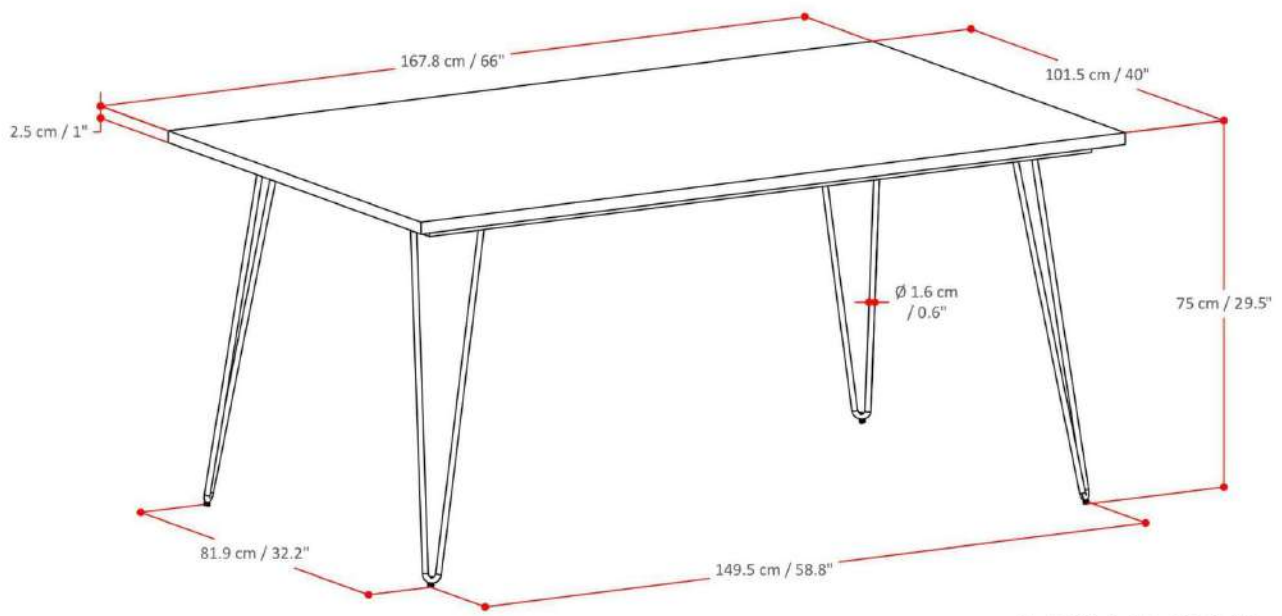

HUNTER DINING TABLE

Net Weight- 99.8 (lbs)