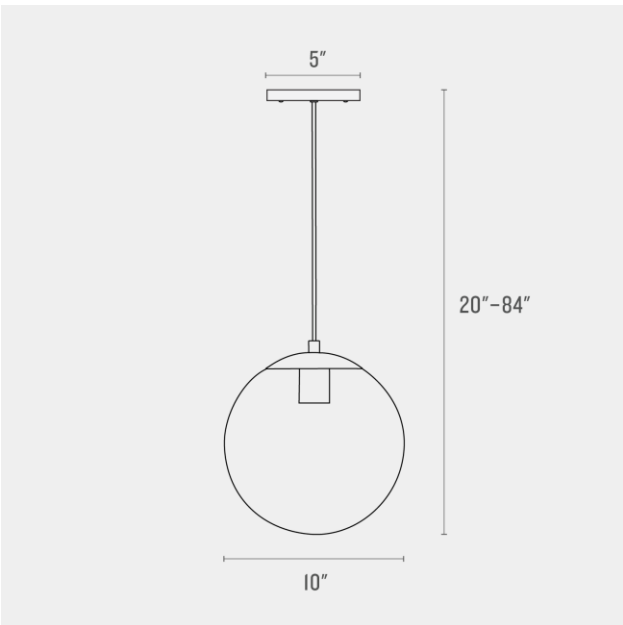

SCHOOLHOUSE

Luna 10 Cord Pendant

Application: Pendant

Product Origin: Processed and assembled in Portland, Oregon using ethically-sourced domestic and global components.

UL Listed: Yes

Max Wattage: 60 W

Voltage: 120/220V

Location Rating: Damp

Dimensions:

Choice of Length: 20 - 84"

Overall: 10" W x 10" D

Canopy: 0.5" H x 5" W

Materials: Brass or Steel, Glass

Details: Bulbs that will fit through the shade opening should have a maximum diameter of 3.5"

One year guarantee