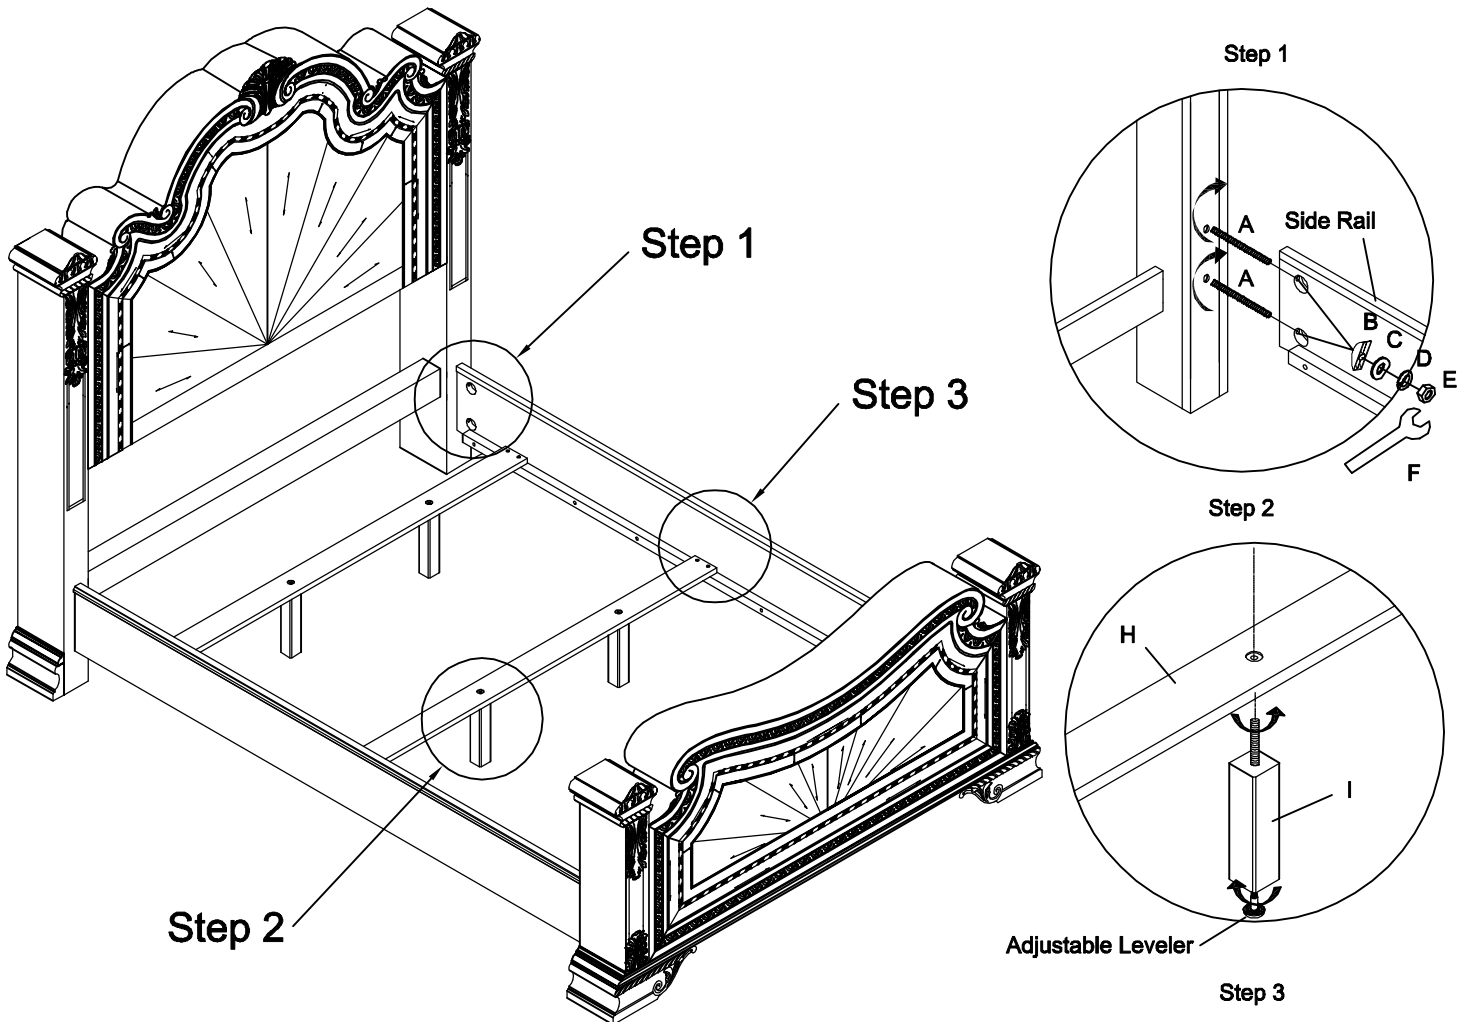

# ASSEMBLY INSTRUCTION

43156HB/FB/RS&43157RS ESTATE BED

Thank you for purchasing this quality product. Be sure to check all packing material carefully for small parts, which may have come loose inside the carton during shipment. Identify and count all parts and compare with the Parts List below.

NO.	Parts List	Q'ty(6/6)	Q'ty(6/0)
A	 Bolt	8	8
B	 Flat Washer	8	8
C	 Flat Washer	8	8
D	 Lock Washer	8	8
E	 Nut	8	8
F	 Wrench	1	1
G	 Screw	12	12
H	 Mattress Support Slat	3	3
I	 Slat Support	6	6

It is suggested that at least two people work together for this assembly process.  
**Caution: Moving the bed with the side rail locked in place may cause damage.**