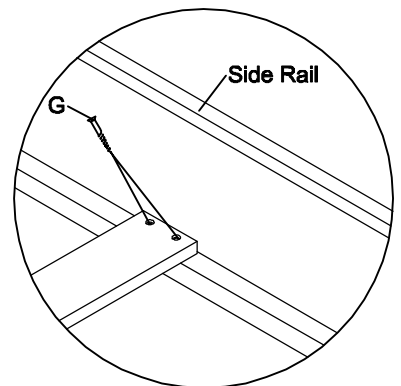

# ASSEMBLY INSTRUCTION

43156HB/FB/RS&43157RS ESTATE BED

Thank you for purchasing this quality product. Be sure to check all packing material carefully for small parts, which may have come loose inside the carton during shipment. Identify and count all parts and compare with the Parts List below.

NO.	Parts List	Q'ty(6/6)	Q'ty(6/0)
A	 Bolt	8	8
B	 Flat Washer	8	8
C	 Flat Washer	8	8
D	 Lock Washer	8	8
E	 Nut	8	8
F	 Wrench	1	1
G	 Screw	12	12
H	 Mattress Support Slat	3	3
I	 Slat Support	6	6

It is suggested that at least two people work together for this assembly process.  
**Caution: Moving the bed with the side rail locked in place may cause damage.**