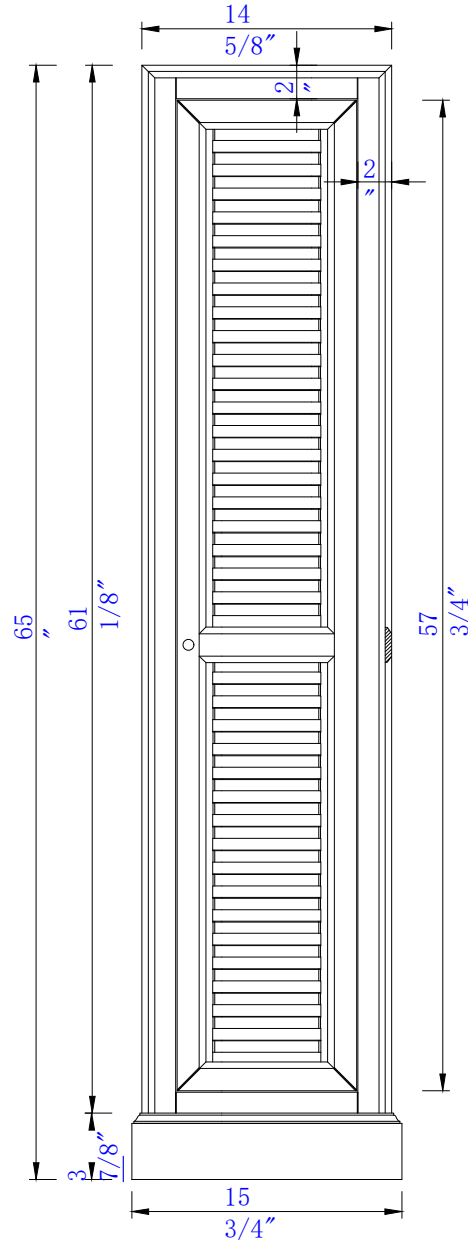

15.5"

Item Number:
238-107-5011

JAMES MARTIN

VANITIES™

Providence & Savannah 15 1/2" Linen Cabinet
Diagrams with Dimensions
page 01 of 03