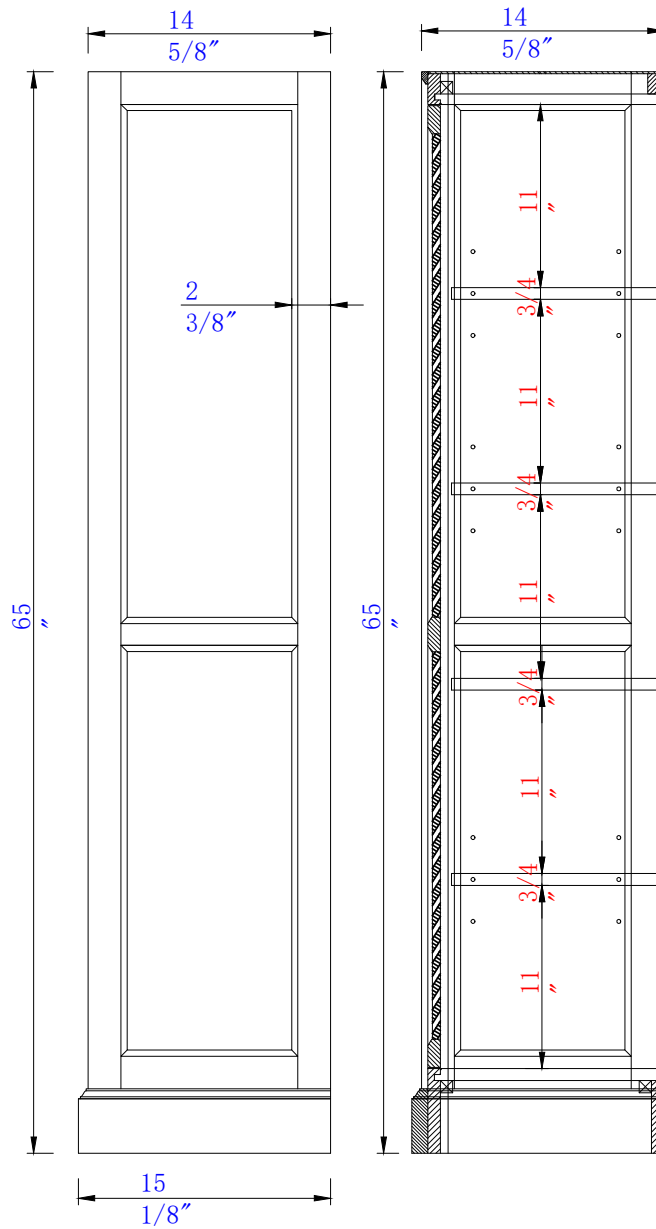

15.5"

Item Number:
238-107-5011

JAMES MARTIN

VANITIES™

Providence & Savannah 15 1/2" Linen Cabinet
Diagrams with Dimensions
page 03 of 03

Version:202107