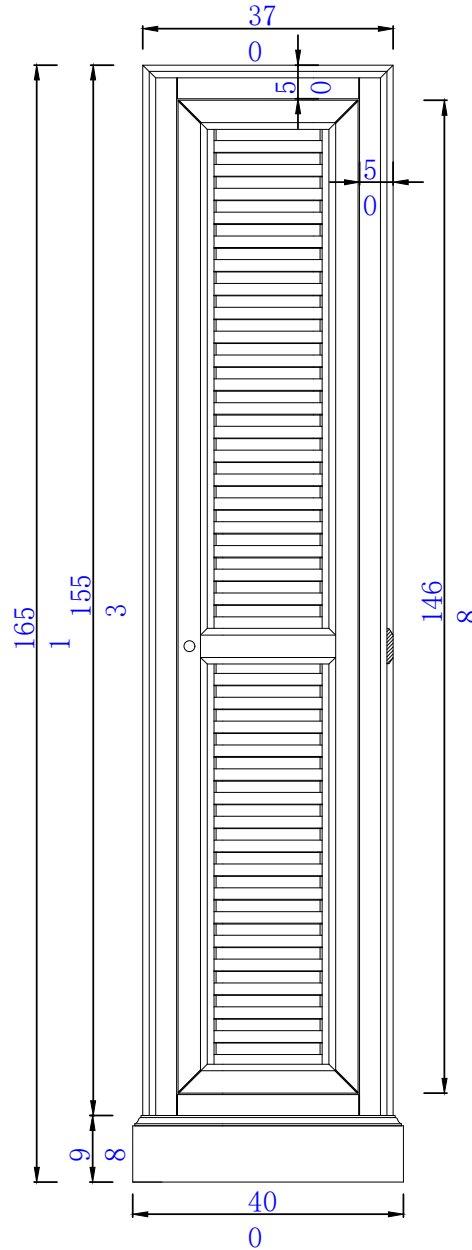

381mm

Item Number:
238-107-5011

JAMES MARTIN

VANITIES™

Providence & Savannah 381mm Linen Cabinet
Diagrams with Dimensions
page 01 of 03