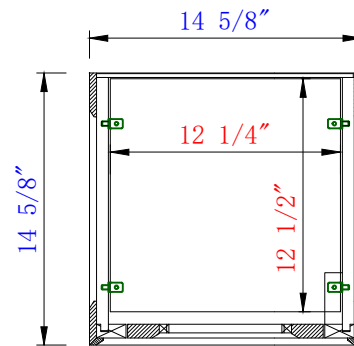

15.5"

Item Number:
238-107-5011

JAMES MARTIN

VANITIES™

Providence & Savannah 15 1/2" Linen Cabinet
Diagrams with Dimensions
page 02 of 03