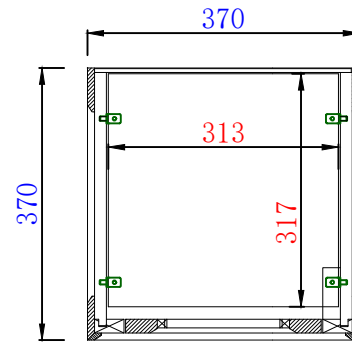

381mm

Item Number:
238-107-5011

JAMES MARTIN

VANITIES™

Providence & Savannah 381mm Linen Cabinet
Diagrams with Dimensions
page 02 of 03