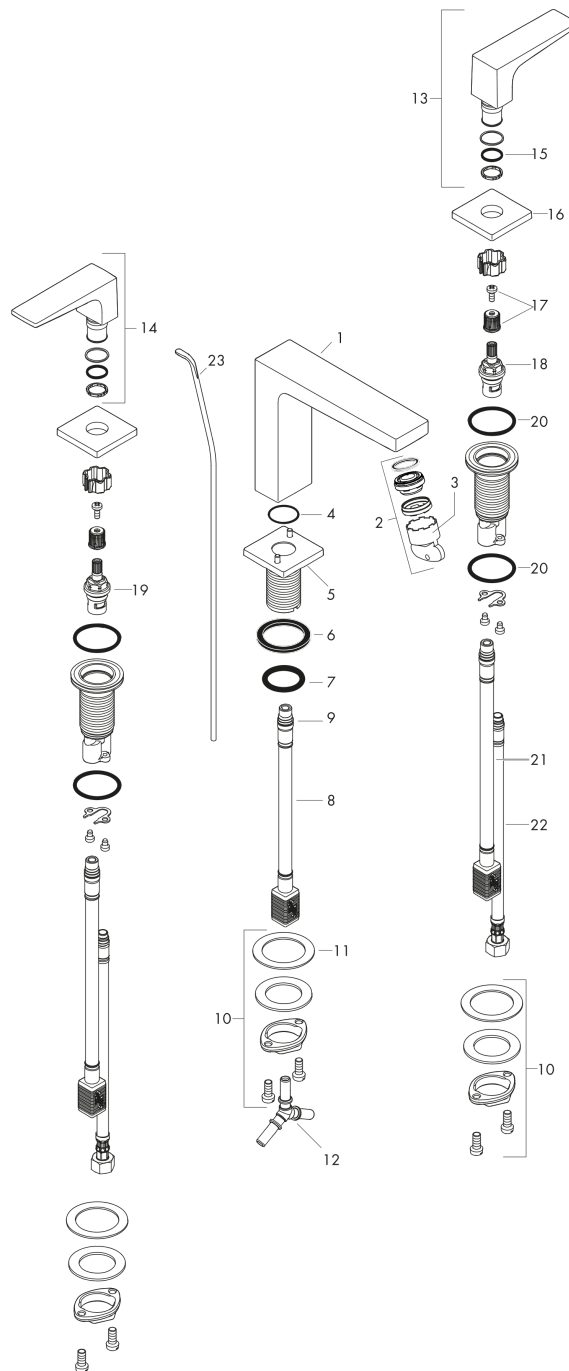

Metropol
Widespread Faucet 110 with Loop Handles and Pop-Up Drain, 1.2 GPM
 Finishes : **chrome** Part no. : **74516001**

Description

Features

- Aerated spray
- Flow: 1.2 GPM (4.5 L/Min)
- 90° ceramic valves
- Includes pop-up drain

Item details

List Price \$ 690.00

Technology

Compliance

Product image

Scale drawing

Metropol

Widespread Faucet 110 with Loop Handles and Pop-Up Drain, 1.2 GPM

Finishes : **chrome** Part no. : **74516001**

Exploded drawing

Year of production: >01/18

Metropol

Widespread Faucet 110 with Loop Handles and Pop-Up Drain, 1.2 GPM

Finishes : **chrome** Part no. : **74516001**

Spare parts list

Year of production: >01/18

Pos.	Description	Part no.	Price	PU
1	spout 110 mm	93021000	-	1
2	aerator M24x1 (4,5 l/min)	93202000	-	1
3	service tool	95661000	-	1
4	O-ring 21x1,5	98219000	-	1
5	escutcheon for spout	92906000	-	1
6	flat seal	98749000	-	1
7	O-ring 26x4	92191000	-	1
8	connection hose 200 mm M10x1	92913000	-	1
9	O-ring 8x1,75	97827000	-	1
10	fixing set (Ø 28)	92909000	-	1
11	lever collar	97548000	-	1
12	hose connection angel	92905000	-	1
13	handle for hot water	92918000	-	1
14	handle for cold water	92919000	-	1
15	O-Ring 14x1,5	98201000	-	1
16	escutcheon	92915000	-	1
17	handle fixing set	98932000	-	1
18	shut off unit right closing	98817001	-	1
19	shut off unit left closing	95366001	-	1
20	O-ring 33x2,5	92907000	-	1
21	connection hose 400 mm M10x1	92914000	-	1
22	connection hose 18½" M8x0,75 3/8"	96321001	-	1
23	pull rod	96657000	-	1
a	pop up waste	88509000	-	1