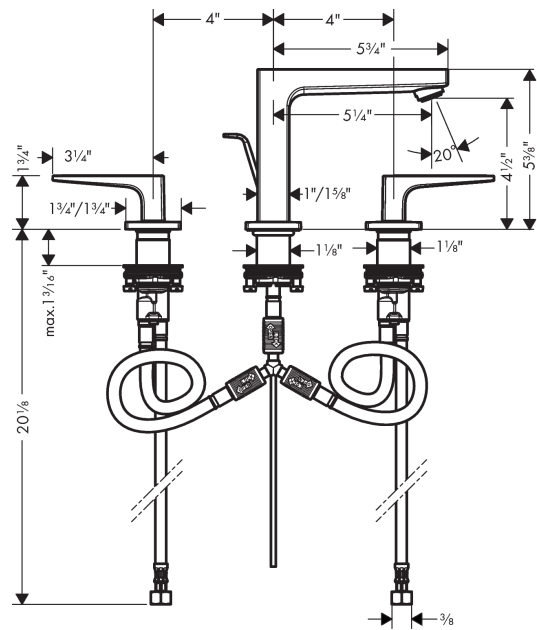

Metropol
Widespread Faucet 110 with Loop Handles and Pop-Up Drain, 1.2 GPM
 Finishes : **chrome** Part no. : **74516001**

Description

Features

- Aerated spray
- Flow: 1.2 GPM (4.5 L/Min)
- 90° ceramic valves
- Includes pop-up drain

Item details

List Price \$ 690.00

Technology

Compliance

Product image

Scale drawing

Metropol

Widespread Faucet 110 with Loop Handles and Pop-Up Drain, 1.2 GPM

Finishes : **chrome** Part no. : **74516001**

Exploded drawing

Year of production: >01/18

Metropol

Widespread Faucet 110 with Loop Handles and Pop-Up Drain, 1.2 GPM

Finishes : **chrome** Part no. : **74516001**

Spare parts list

Year of production: >01/18

Pos.	Description	Part no.	Price	PU
1	spout 110 mm	93021000	-	1
2	aerator M24x1 (4,5 l/min)	93202000	-	1
3	service tool	95661000	-	1
4	O-ring 21x1,5	98219000	-	1
5	escutcheon for spout	92906000	-	1
6	flat seal	98749000	-	1
7	O-ring 26x4	92191000	-	1
8	connection hose 200 mm M10x1	92913000	-	1
9	O-ring 8x1,75	97827000	-	1
10	fixing set (Ø 28)	92909000	-	1
11	lever collar	97548000	-	1
12	hose connection angel	92905000	-	1
13	handle for hot water	92918000	-	1
14	handle for cold water	92919000	-	1
15	O-Ring 14x1,5	98201000	-	1
16	escutcheon	92915000	-	1
17	handle fixing set	98932000	-	1
18	shut off unit right closing	98817001	-	1
19	shut off unit left closing	95366001	-	1
20	O-ring 33x2,5	92907000	-	1
21	connection hose 400 mm M10x1	92914000	-	1
22	connection hose 18½" M8x0,75 3/8"	96321001	-	1
23	pull rod	96657000	-	1
a	pop up waste	88509000	-	1