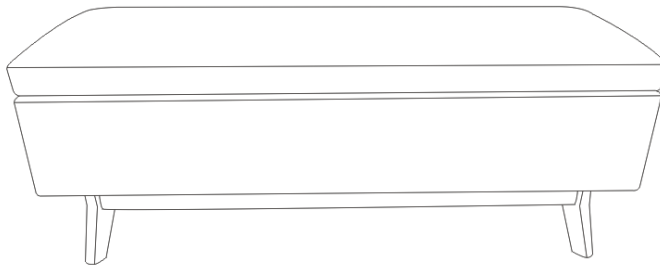

SIMPLIHOME®

Owen / Ethan / Theo

Rectangular Storage Ottoman

MODEL # AXCOT267R-DBL

brooklyn + max™

Wynden+Hall™
HOME DECOR

SIMPLIHOME®

Great quality is a right.