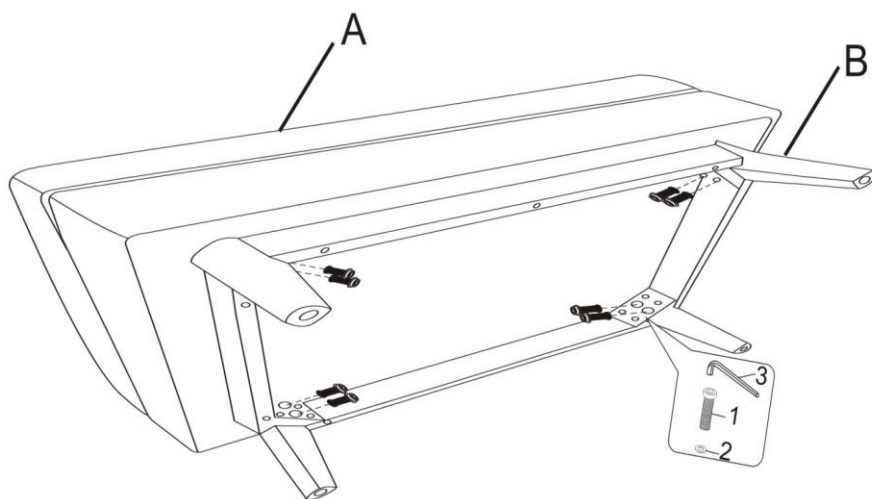

ALLEN KEY SCREW
M6 x 40 mm
QTY 8

2

WASHER
Ø 18 mm
QTY 8

3

ALLEN KEY
5 mm
QTY 1

Step 1

1. Place Ottoman (A) upside down on a flat, smooth surface.
2. Attach Feet (B) using Allen Key Screws (1) and Washers (2).
3. Use Allen Key (3) to tighten.