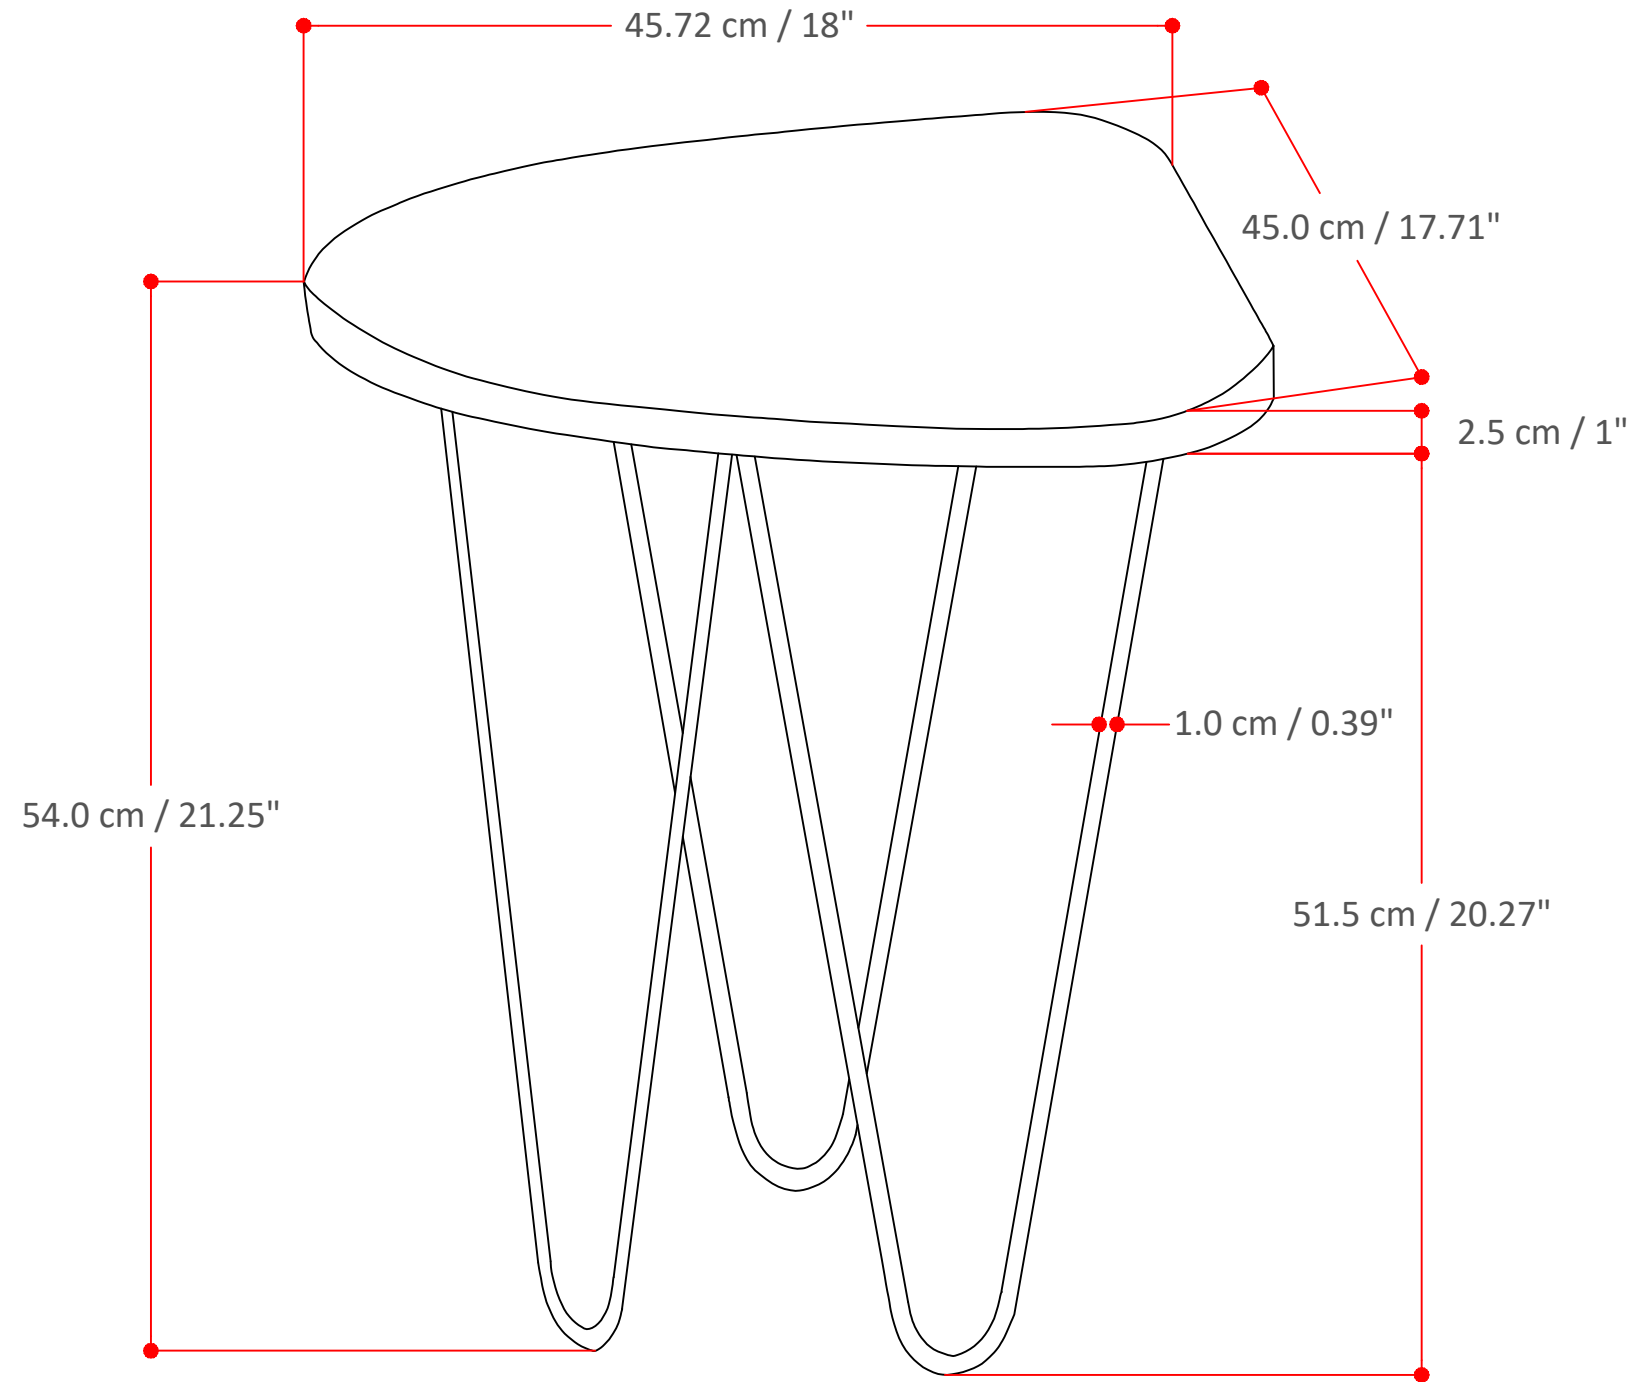

Patrice Metal/Wood Accent Table

Net Weight- 11.22 (lb)