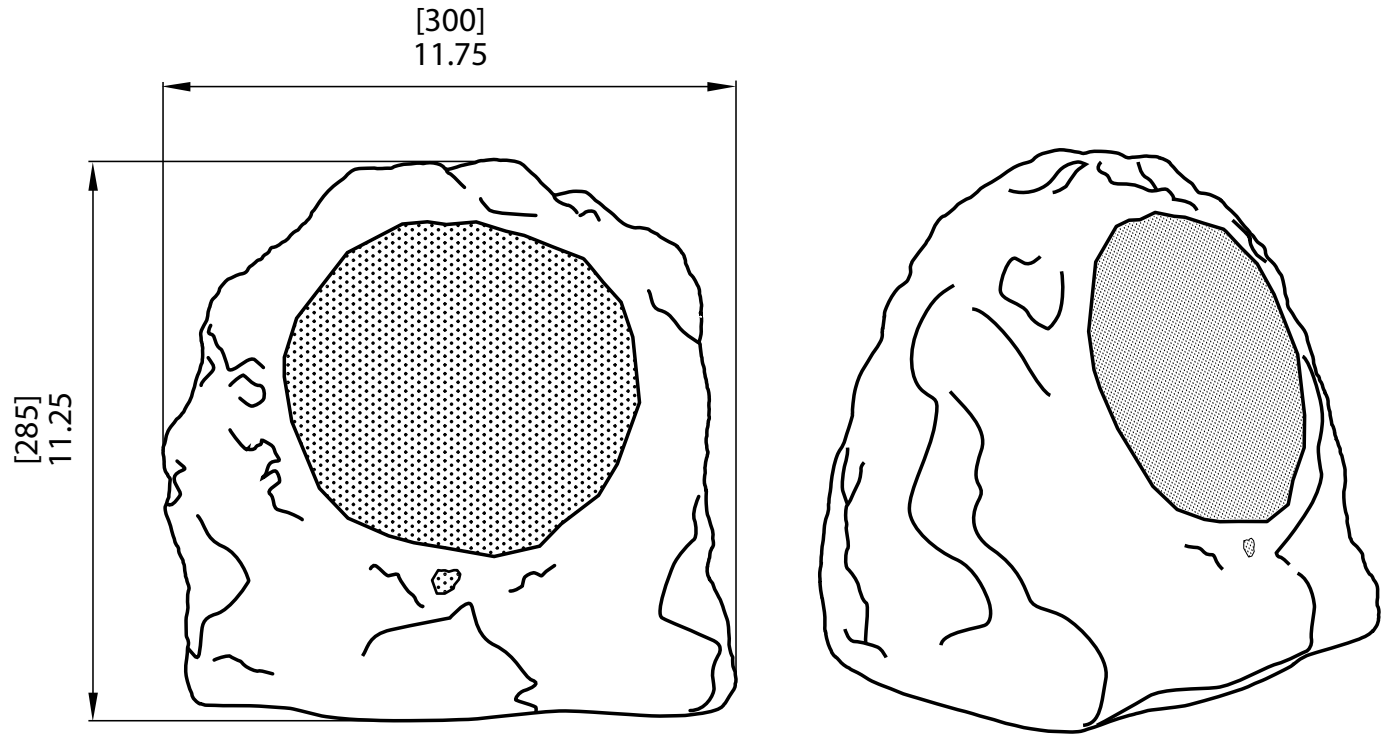

D-ROCK-8G/SS

D-ROCK-8G / D-ROCK-8SS

8" granite or sandstone 2-way weather-resistant rock speakers, pair

woofer: 8" graphite-filled poly cone woofer w/ rubber surround

tweeter: ultra-wide dispersion 1" polyamide dome tweeter

power: 10-150 watts

impedance: 6Ω

freq response: 60-20 kHz

sensitivity: 89 dB

environmental protection rating: IP55

overall dimensions: $\varnothing 9.25" \times 4.40"$

ELURa

SOUND + PERFORMANCE