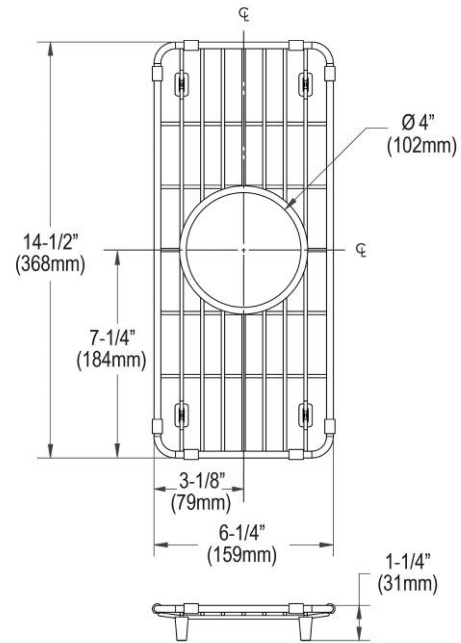

A Century of Tradition and Quality.

For more than 100 years, Elkay has been making innovative products and providing exceptional customer care. We take pride in offering plumbing products that make life easier, inspire change and leave the world a better place.

[Clean and Care Manual (PDF)](#)

[Clean and Care Manual (PDF)](#)

[Warranty (PDF)](#)