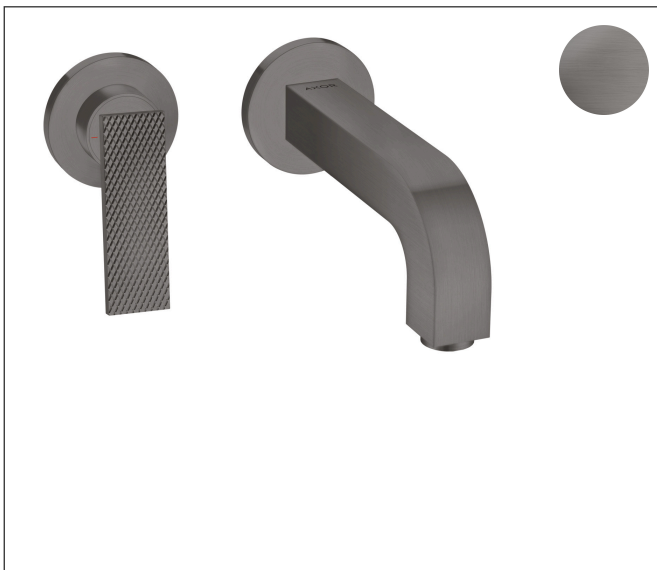

Brand AXOR
 Art. Name **AXOR Citterio** Wall-Mounted Single-Handle Faucet Trim- Rhombic Cut, 1.2 GPM
 Art. Nr. 39181341
 Surface brushed black chrome
 Pos. 1

Product Picture

Features

- Spray modes: Aerated spray
- Flow: 1.2 GPM (4.5 L/Min)
- Ceramic cartridge
- Does not include: Pop-up assembly, Basic set

Drawing

Technology