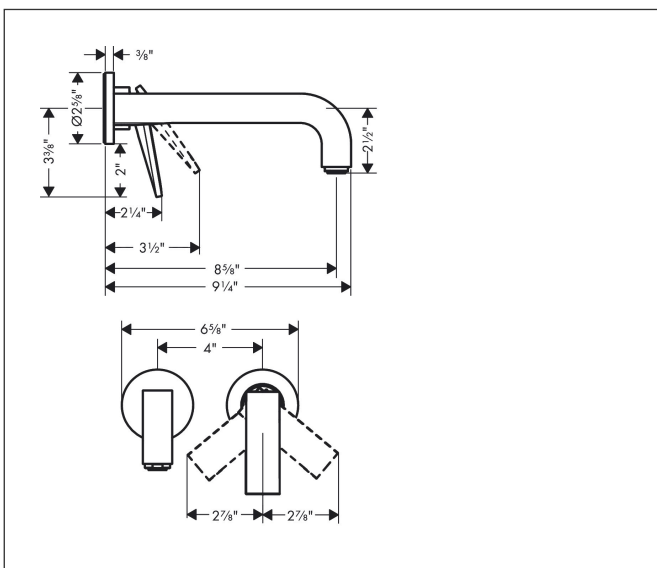

Brand AXOR
 Art. Name **AXOR Citterio** Wall-Mounted Single-Handle Faucet Trim- Rhombic Cut, 1.2 GPM
 Art. Nr. 39181341
 Surface brushed black chrome
 Pos. 1

Product Picture

Features

- Spray modes: Aerated spray
- Flow: 1.2 GPM (4.5 L/Min)
- Ceramic cartridge
- Does not include: Pop-up assembly, Basic set

Drawing

Technology