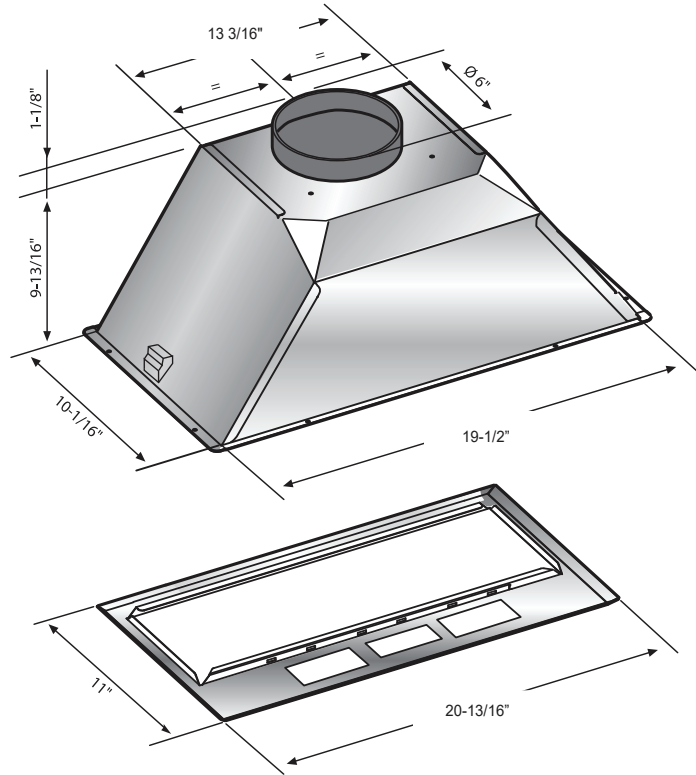

FEATURES **SPECIFICATIONS**

FINISH

Silver Finish
Available in: 21"

VENTILATION

- High Velocity Blower | 395 CFM Maximum
- 3 Speed Illuminated Electronic Controls
- Two 50W Halogen Lights
- Dishwasher Safe Aluminum Mesh Filters
- Compact Design Makes Installation a Breeze
- Sound level: 1.0-4.0 sones

Duct Options:
6" Duct Required

Ductless option for applications where no ducting is available