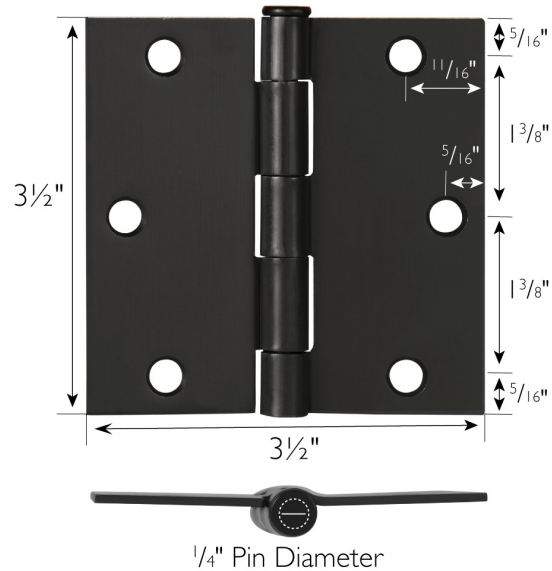

6-Hole 3 1/2" x 3 1/2", Square Corner Door Hinge 9-Pack
Oil Rubbed Bronze

SPECIFICATIONS

MATERIAL CONSTRUCTION:	Steel
MOUNTING HARDWARE INCLUDED:	#9 x 3/4" (6 screws)
TOOLS NEEDED FOR INSTALLATION:	Screwdriver
ASSEMBLED DIMENSIONS:	3 1/2" H x 3 1/2" L x 0.125" D
ASSEMBLED WEIGHT:	2.5 lbs
CORNER RADIUS:	Square
HINGE TYPE:	Butt Hinge