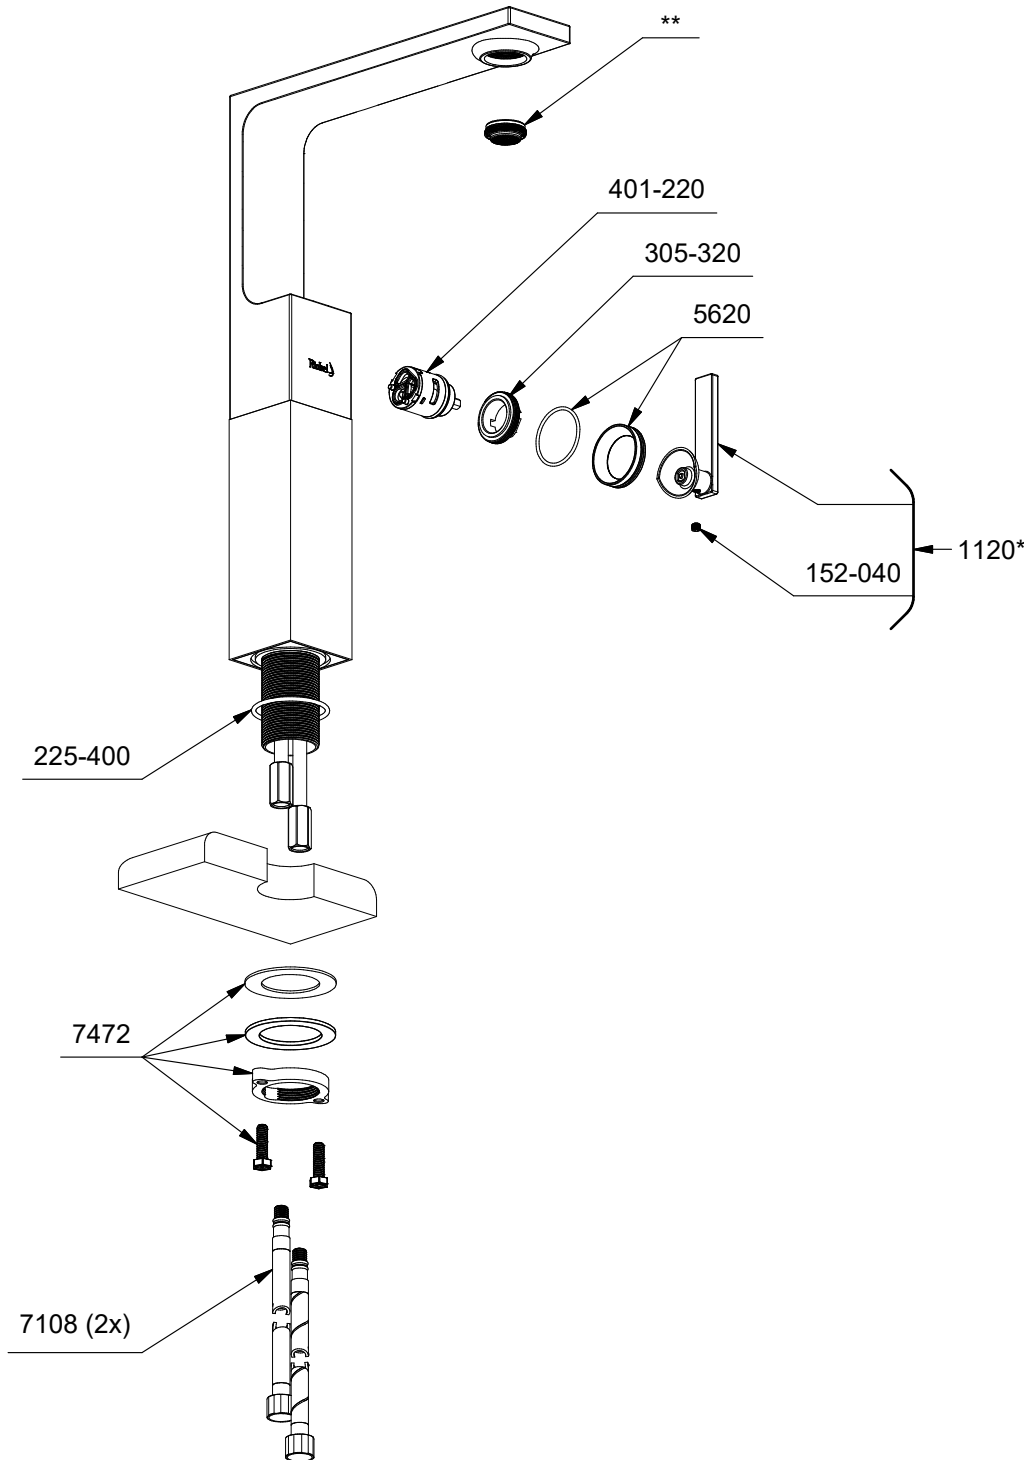

*Sizes, models and finishes may differ from those presented.

***Finish determined by Suffix**

Finish	Description
C	Chrome
BC	Brushed Chrome
BN	Brushed Nickel
BG	Brushed Gold

****Aerator Kit (Include tool) :**

- S6-693-12 (1.2gpm / 4.6l/min)
- S6-693-10 (1.0gpm / 3.8l/min)
- S6-693-05 (0.5gpm / 1.9l/min)

TOOL :

- 505-025 (Allen key 2.5mm)