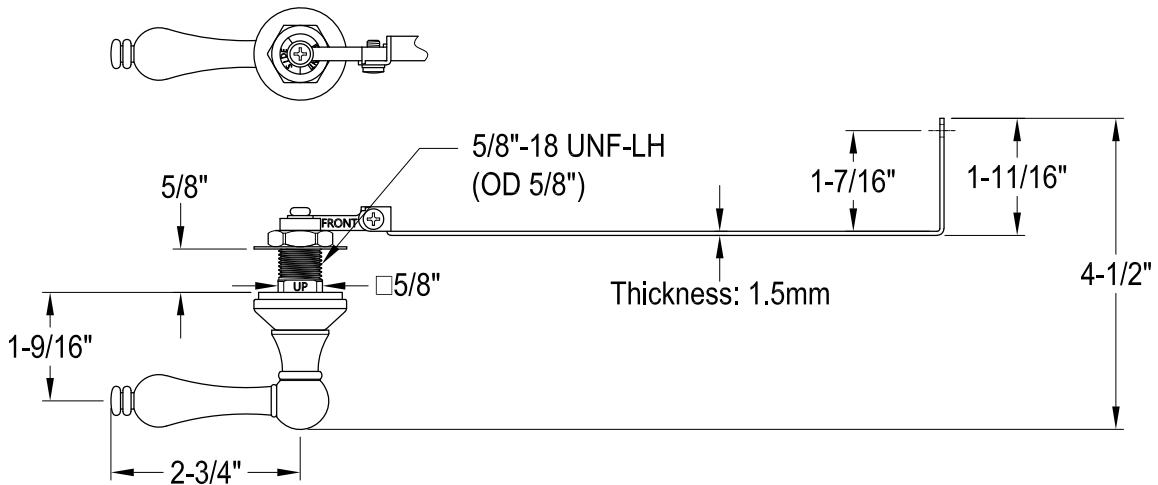

KTALD0,1,2,3,6,7,8

Universal Front or Side Mount Toilet Tank Lever

Side Mount

Front Mount