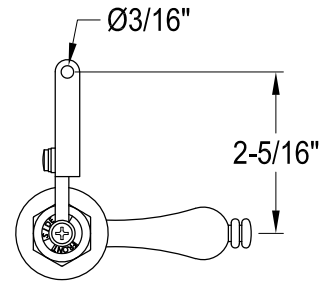

KTALD0,1,2,3,6,7,8

Universal Front or Side Mount Toilet Tank Lever

Side Mount

Front Mount