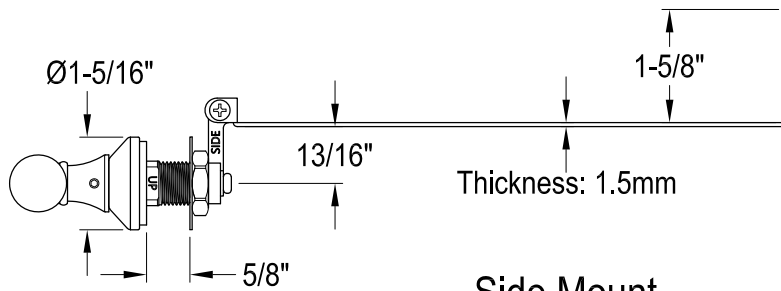

KTALD0,1,2,3,6,7,8

Universal Front or Side Mount Toilet Tank Lever

Side Mount

Front Mount