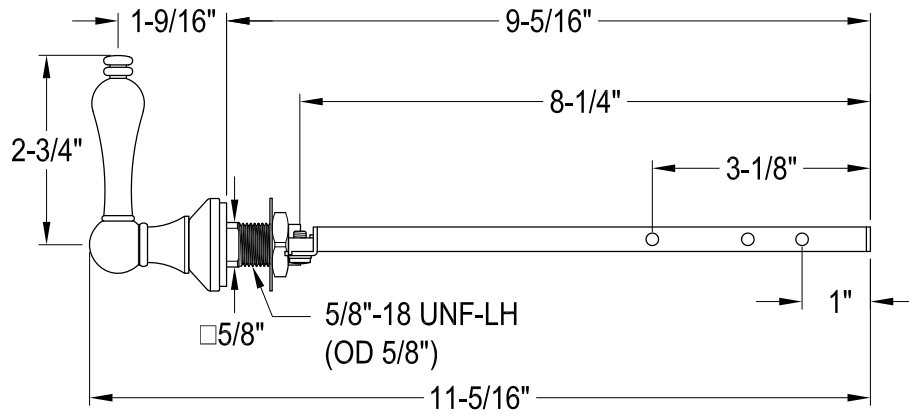

KTALD0,1,2,3,6,7,8

Universal Front or Side Mount Toilet Tank Lever

Side Mount

Front Mount