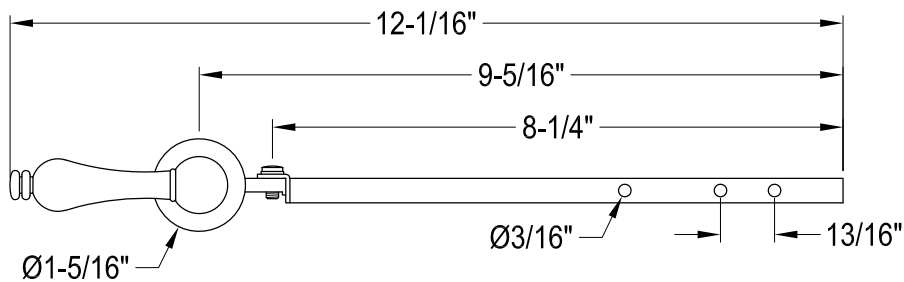

KTALD0,1,2,3,6,7,8

Universal Front or Side Mount Toilet Tank Lever

Side Mount

Front Mount