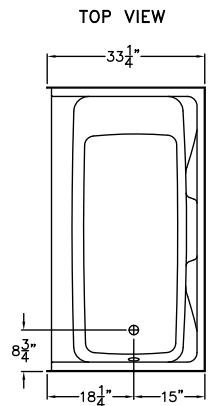

KDTS421LH/426(2P)
59.75" x 33.25" x 73.25"

FEATURES

FINISH	PRODUCT	PIECES	WALL
AcrylX™	Sectional	Two	Smooth

OPTIONS

WHIRLPOOL	STANDARD COLOR	ACCESSORIES
No	White, Bone, Biscuit	Drain

TECHNICAL INFORMATION

WT	LOAD FACTOR	HANDED BY	CODES
145	0.90	Center Drain	ANSI 124.1, UPC

AVAILABILITY ■

Due to the nature of the materials, dimensions may vary \pm 1/2".