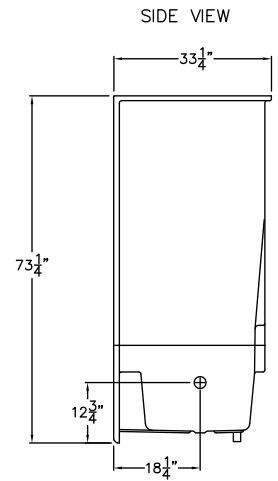

KDTS421LH/426(2P)
59.75" x 33.25" x 73.25"

FEATURES

FINISH	PRODUCT	PIECES	WALL
AcrylX™	Sectional	Two	Smooth

OPTIONS

WHIRLPOOL	STANDARD COLOR	ACCESSORIES
No	White, Bone, Biscuit	Drain

TECHNICAL INFORMATION

WT	LOAD FACTOR	HANDED BY	CODES
145	0.90	Center Drain	ANSI 124.1, UPC

AVAILABILITY ■

Due to the nature of the materials, dimensions may vary \pm 1/2".