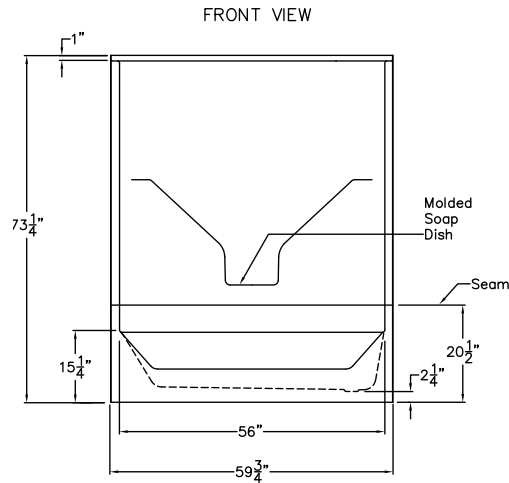

KDTS421LH/426(2P)
59.75" x 33.25" x 73.25"

FEATURES

FINISH	PRODUCT	PIECES	WALL
AcrylX™	Sectional	Two	Smooth

OPTIONS

WHIRLPOOL	STANDARD COLOR	ACCESSORIES
No	White, Bone, Biscuit	Drain

TECHNICAL INFORMATION

WT	LOAD FACTOR	HANDED BY	CODES
145	0.90	Center Drain	ANSI 124.1, UPC

AVAILABILITY ■

Due to the nature of the materials, dimensions may vary \pm 1/2".